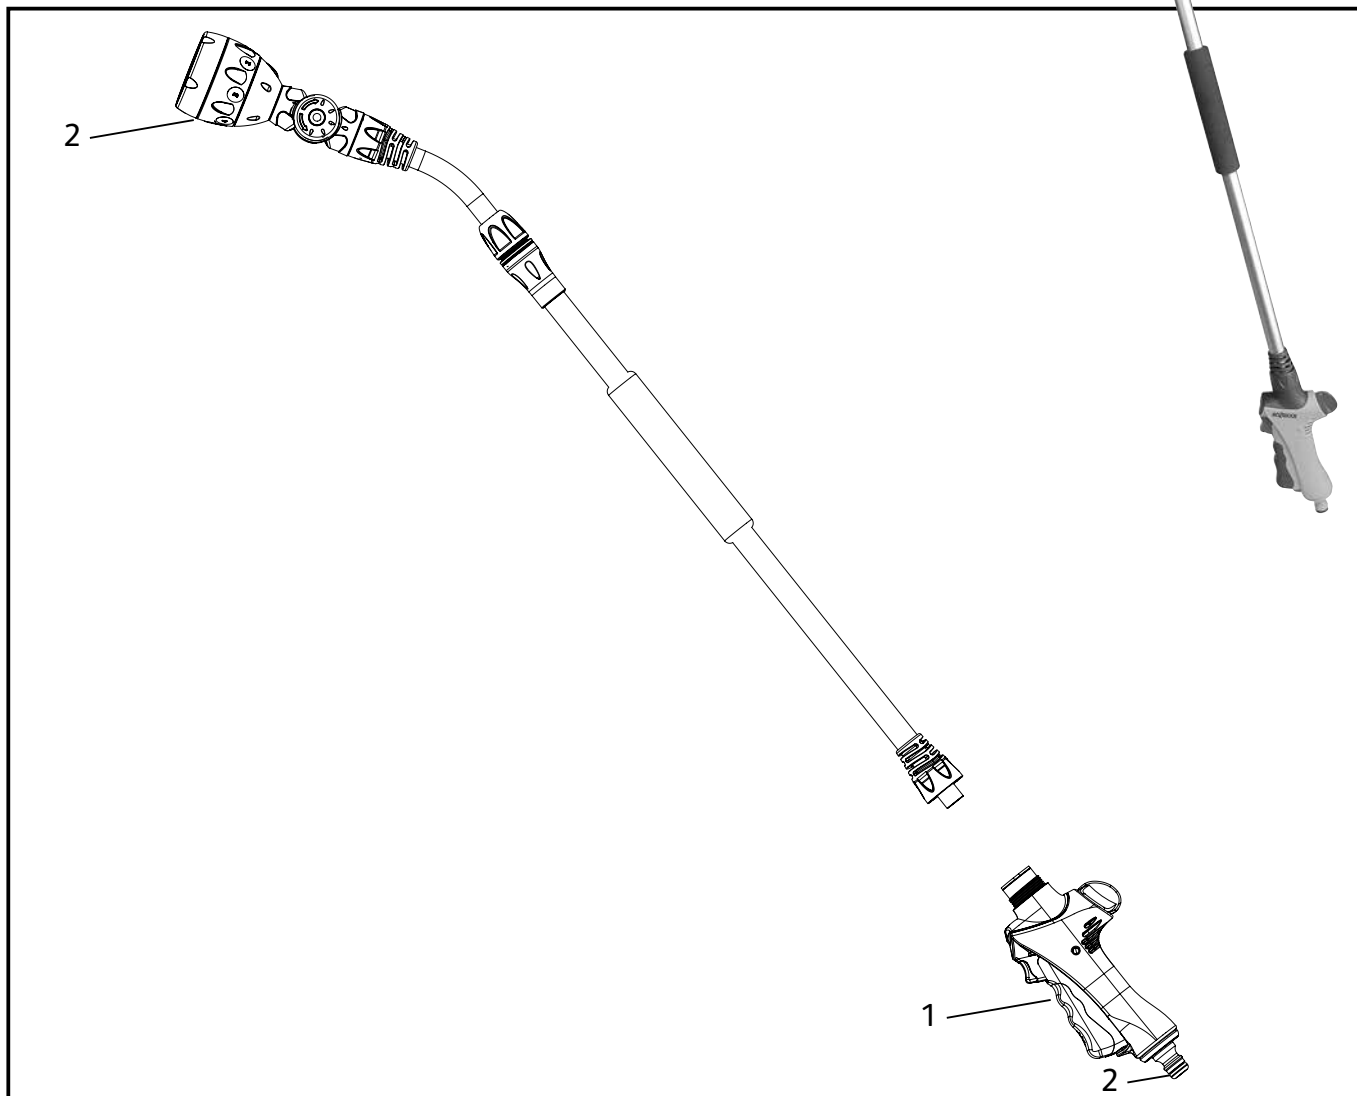

2485

Auto Reel - 10m

Spares Part Numbers

	Description	Part Number
1	Auto Reel Annual Service Kit Contains replacement Inlet Assembly, new Ball Stop, and Silicone Grease to lubricate inlet prior to replacement.	Z710 2200
2	Wall Bracket and Pivot Tube	Z71023
3	Hose Guide	2392
4	Hose Replacement Kit 10m Silver Hose Coil, Inlet Barb, Retaining Clip, O-Ring, Herbie Clip & instructions	Z21917
5	9mm AquaStop Connector	Z21615

2697

Lance Spray Plus 90

Spares Part Numbers

	Description	Part Number
1	Lance Spray Trigger	Z71016 +90
2	Spray Head Service Pack	Z71011

2699

Telescopic Lance Spray Plus 140

Spares Part Numbers

	Description	Part Number
1	Lance Spray Trigger	Z71016 + insert
2	Spray Head Service Pack	Z71011