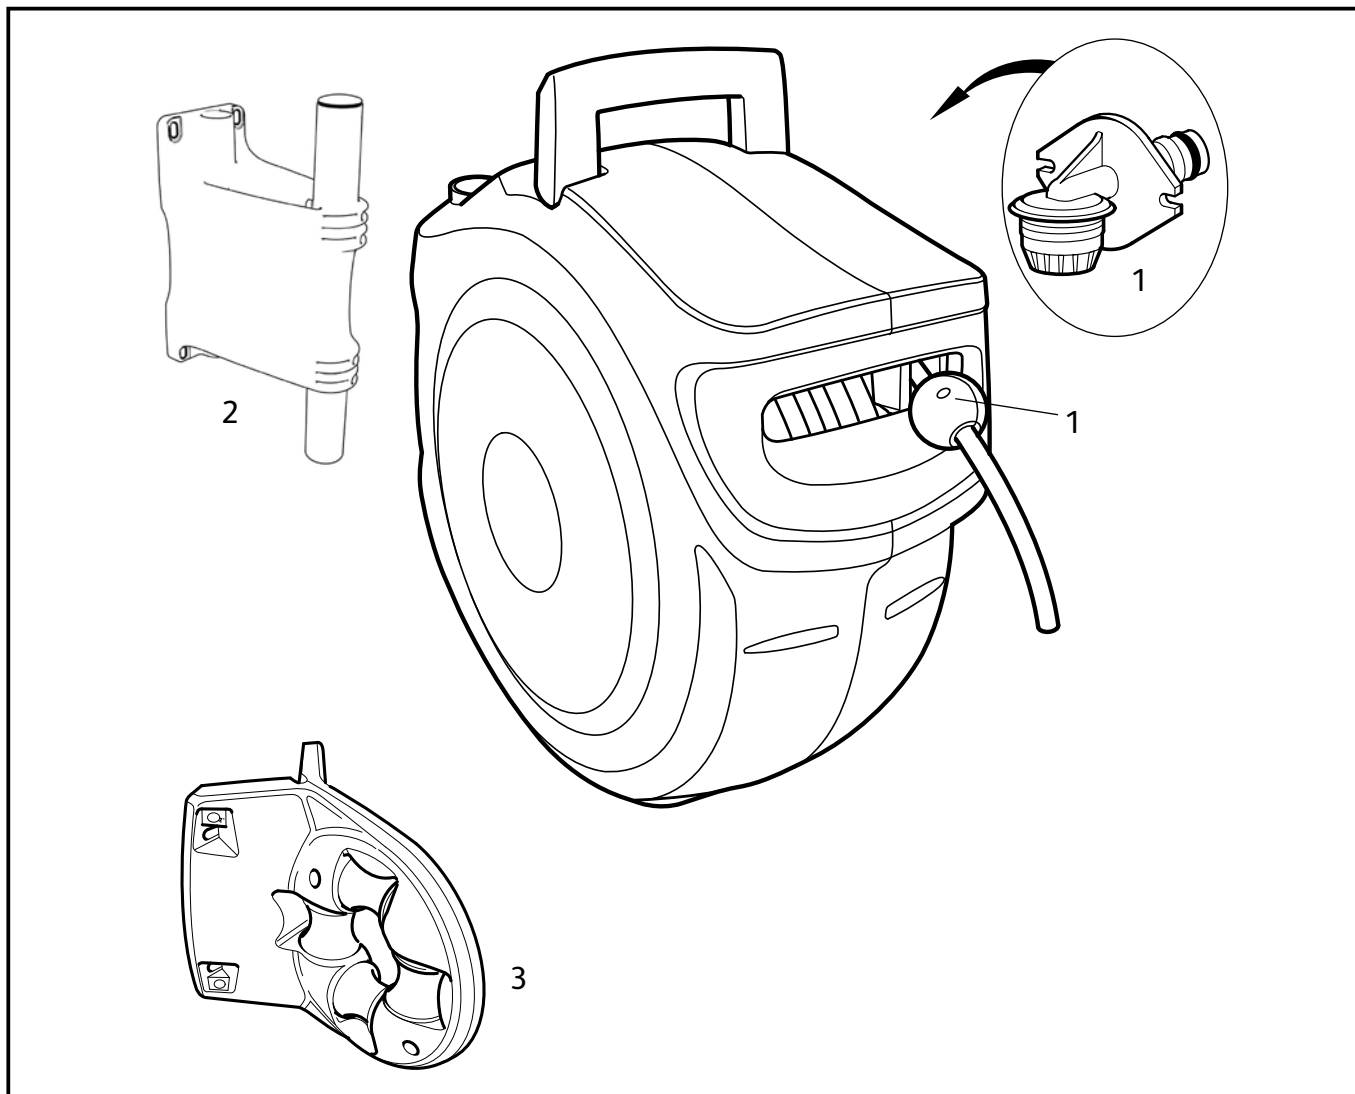

2595
2597

Auto Reel - 40m Auto Reel Flowmax

Spares Part Numbers

	Description	Part Number
1	Auto Reel Annual Service Kit Contains replacement Inlet Assembly, new Ball Stop, and Silicone Grease to lubricate inlet prior to replacement.	Z71022
2	Wall Bracket	Z71025
3	Hose Guide	2392

2401
2402
2403

Auto Reel 20m 25m & 30m

Spares Part Numbers

	Description	Part Number
1	Auto Reel Annual Service Kit Contains replacement Inlet Assembly, new Ball Stop, and Silicone Grease to lubricate inlet prior to replacement.	Z71022
2	Wall Bracket	Z71028
3	Hose Guide	2392

2485

Auto Reel - 10m

Spares Part Numbers

	Description	Part Number
1	Auto Reel Annual Service Kit Contains replacement Inlet Assembly, new Ball Stop, and Silicone Grease to lubricate inlet prior to replacement.	Z710 2200
2	Wall Bracket and Pivot Tube	Z71023
3	Hose Guide	2392
4	Hose Replacement Kit 10m Silver Hose Coil, Inlet Barb, Retaining Clip, O-Ring, Herbie Clip & instructions	Z21917
5	9mm AquaStop Connector	Z21615