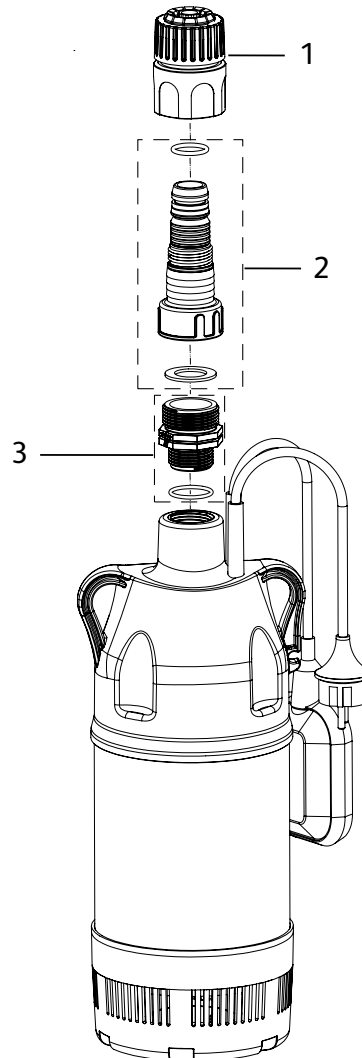

7614 1240

Tecnodive 6000

(Not available in the UK)

Spares Part Numbers

	Description	Part Number
1	High Flow Coupling	382410
2	Multi-Stage Connector	483878
3	Coupler 1" - 1¾" Double Male	483730