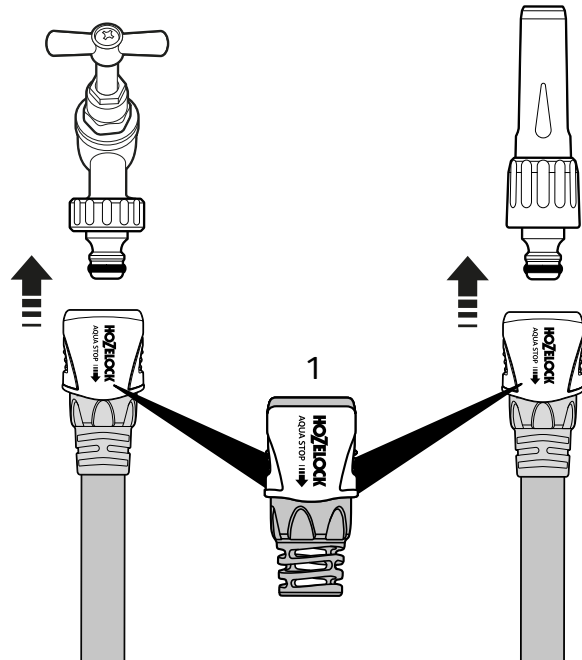

*Also included in Z71021

2431
2471
2475
2477
2480
2487
2495
2499

Reels

Spares Part Numbers

	Description	Part Number
1	Hose Reel/Cart Service Kit Contains replacement Handle, Plug and Sleeve, replacement 5/8" BSP Inlet Assembly, Male Spindle with stainless steel Spring and Silicone Grease to lubricate inlet prior to replacement	Z71021
2	5/8" BSP Threaded Adaptor*	Z21755
3	Inlet Assembly* (Claw Connector)	Z71033
4	Locking Clips x2	Z71032
5	Male Spindle Inlet (Male Connector) To make Tuffhoze compatible with all open Reels and Carts	Z71040

	Description	Part Number
1	Replacement 9mm AquaStop Connector	Z21615
2	Threaded Tap Connector	2175

8007
8015
8030
8040
8207
8215
8230
8240

Superhoze

Spares Part Numbers

	Description	Part Number
1	Replacement 9mm AquaStop Connector	Z21615

8112
8125
8135

Tuffhoze

Spares Part Numbers

	Description	Part Number
1	Replacement Tuffhoze Connector	Z71041
2	Male Spindle Inlet (Male Connector) To make Tuffhoze compatible with all open Reels and Carts	Z71040