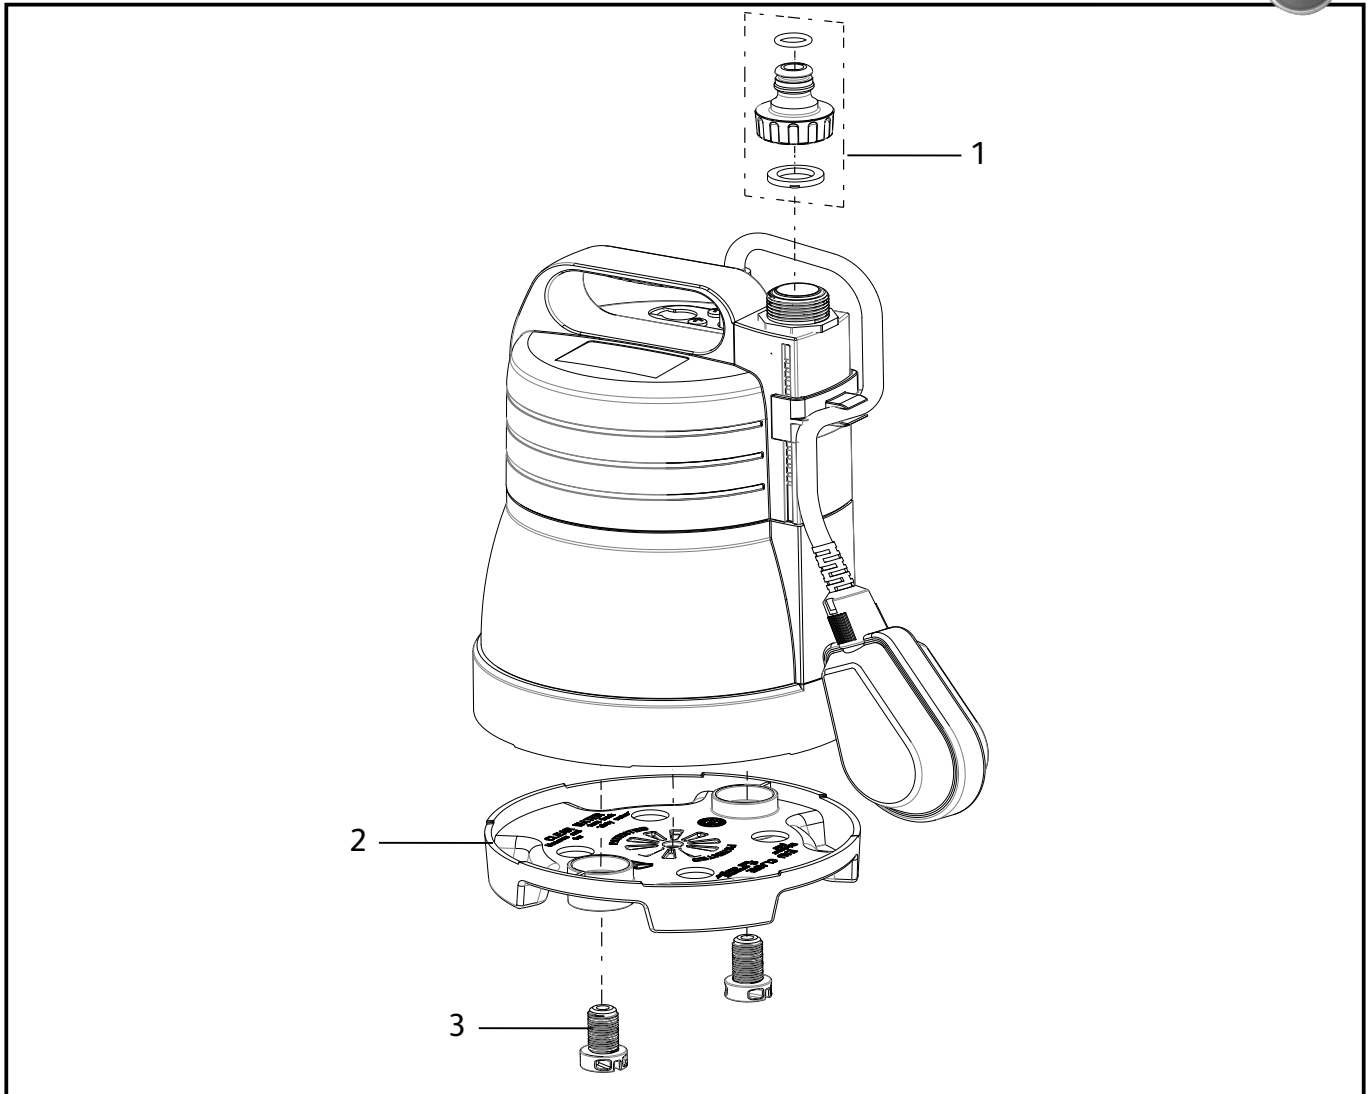

7600 1240

Flowmax 4500

(Not available in the UK)

Spares Part Numbers

	Description	Part Number
1	3/4" Connector	93004-000
2	Reversible Base	483765
3	Screws for Reversible Base x2	483815