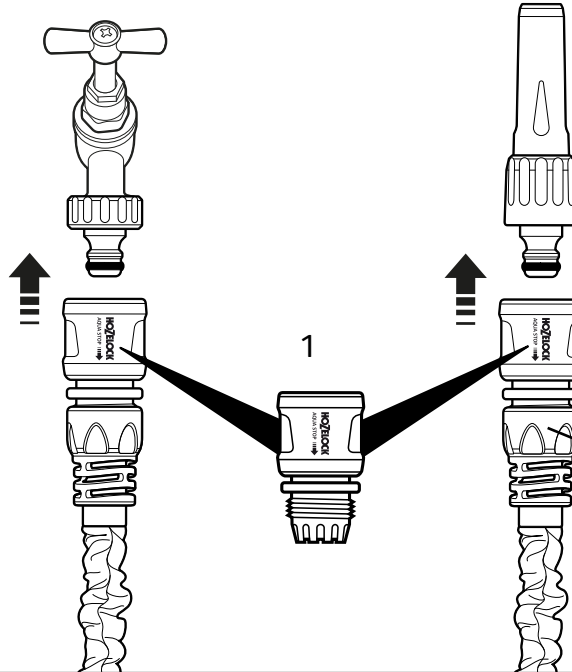

**Also included in Z71021*

2436
2437
2452
2460
2461
2465
2466

Metal Hose Carts

Two spindle options:

Spares Part Numbers

	Description	Part Number
1	Hose Reel/Cart Service Kit Contains replacement Handle, Plug and Sleeve, replacement 5/8" BSP Inlet Assembly, Male Spindle with stainless steel Spring and Silicone Grease to lubricate inlet prior to replacement	Z71021
2	5/8" BSP Threaded Adaptor*	Z21755
3	Inlet Assembly* (Claw Connector)	Z71033
4	Male Spindle Inlet (Male Connector) To make Tuffhoze compatible with all open Reels and Carts	Z71040

*Also included in Z71021

2431
2471
2475
2477
2480
2487
2495
2499

Reels

Spares Part Numbers

	Description	Part Number
1	Hose Reel/Cart Service Kit Contains replacement Handle, Plug and Sleeve, replacement 5/8" BSP Inlet Assembly, Male Spindle with stainless steel Spring and Silicone Grease to lubricate inlet prior to replacement	Z71021
2	5/8" BSP Threaded Adaptor*	Z21755
3	Inlet Assembly* (Claw Connector)	Z71033
4	Locking Clips x2	Z71032
5	Male Spindle Inlet (Male Connector) To make Tuffhoze compatible with all open Reels and Carts	Z71040

*Also included in Z71021

2390

Wall Mounted Reel

Spares Part Numbers

	Description	Part Number
1	Wall Plate and Fixings	Z21715
2	Universal Hose Guide and Fixings	2392
3	Hose Connector	2100

2425

Pico™ Reel

Spares Part Numbers

	Description	Part Number
1	Replacement 9mm AquaStop Connector	Z21615
2	Threaded Tap Connector	2175

8007
8015
8030
8040
8207
8215
8230
8240

Superhoze

Spares Part Numbers

	Description	Part Number
1	Replacement 9mm AquaStop Connector	Z21615