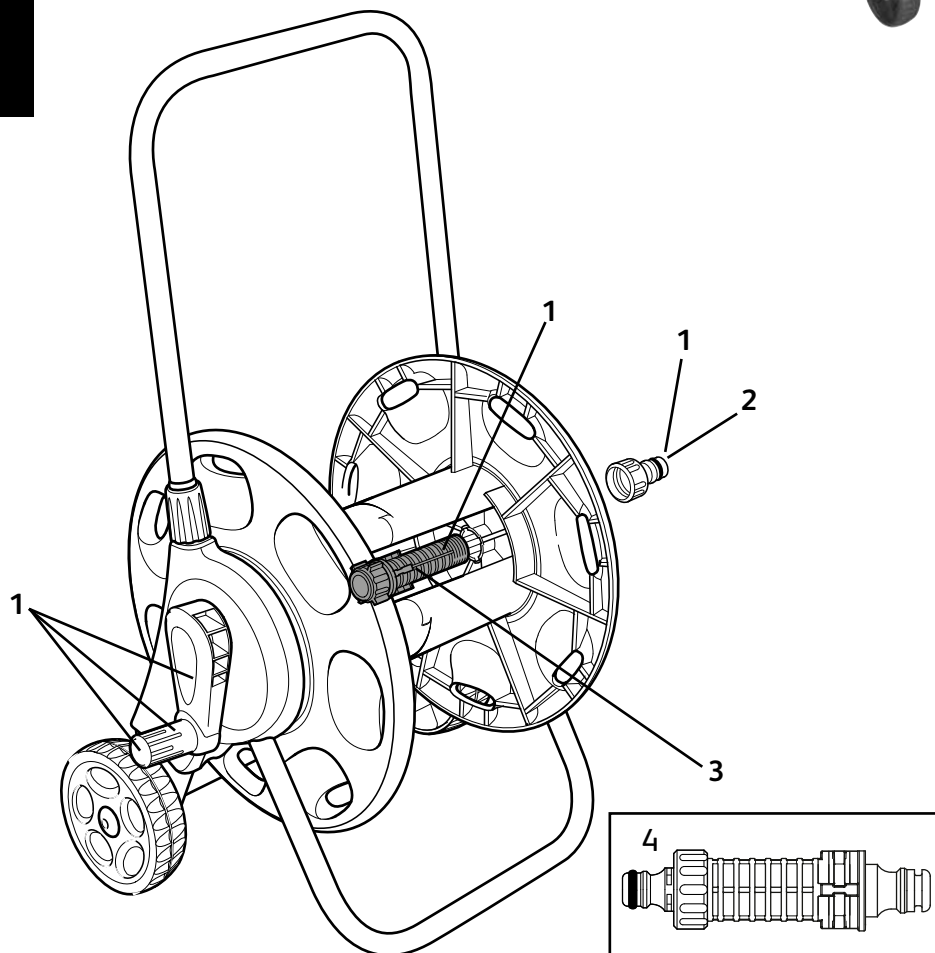

*Also included in Z71021

2415

2-in-1 Compact Reel

Spares Part Numbers

	Description	Part Number
1	Compact Reel/Cart Service Kit Contains replacement Rewind Handle, new Inlet Assembly, replacement anti-kink stainless steel Spring and Silicone Grease to lubricate inlet prior to replacement. Plus new Wall Brackets, 1x Red Locking Clip. Includes Fittings, Spindle, 5/8" BSP Threaded Adaptor and Layering Mechanism	Z71024
2	5/8" BSP Threaded Adaptor	Z21755
3	Inlet Assembly* (Claw Connector)	Z71033
4	Locking Clips x2*	Z71032

	Description	Part Number
1	Inlet Assembly	Z21918

2420
2422

Hose Reel - 30m

(Wall Mounted)

Spares Part Numbers

	Description	Part Number
1	Inlet Assembly	Z21918

2398
2432
2434
2435
2440
2448
2489
2498

Hose Carts

Spares Part Numbers

	Description	Part Number
1	Hose Reel/Cart Service Kit Contains replacement Handle, Plug and Sleeve, replacement 5/8" BSP Inlet Assembly, Male Spindle with stainless steel Spring and Silicone Grease to lubricate inlet prior to replacement	Z71021
2	5/8" BSP Threaded Adaptor*	Z21755
3	Inlet Assembly* (Claw Connector)	Z71033
4	Male Spindle Inlet* (Male Connector) To make Tuffhoze compatible with all open Reels and Carts	Z71040

**Also included in Z71021*

2436
2437
2452
2460
2461
2465
2466

Metal Hose Carts

Two spindle options:

Spares Part Numbers

	Description	Part Number
1	Hose Reel/Cart Service Kit Contains replacement Handle, Plug and Sleeve, replacement 5/8" BSP Inlet Assembly, Male Spindle with stainless steel Spring and Silicone Grease to lubricate inlet prior to replacement	Z71021
2	5/8" BSP Threaded Adaptor*	Z21755
3	Inlet Assembly* (Claw Connector)	Z71033
4	Male Spindle Inlet (Male Connector) To make Tuffhoze compatible with all open Reels and Carts	Z71040