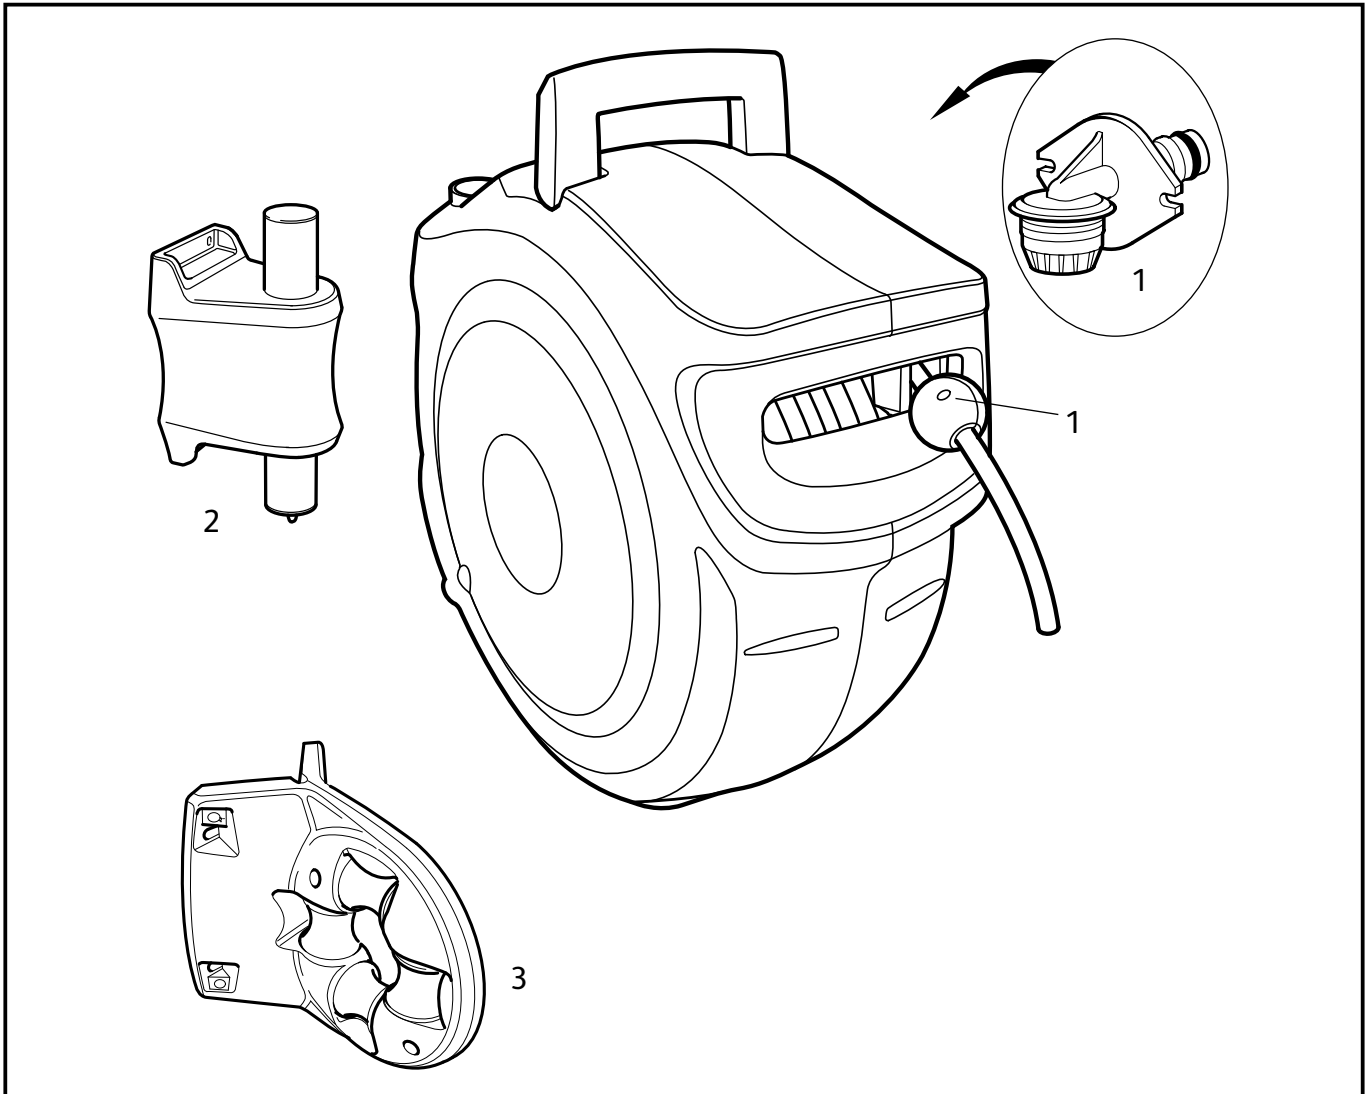

2595
2597

Auto Reel - 40m Auto Reel Flowmax

Spares Part Numbers

	Description	Part Number
1	Auto Reel Annual Service Kit Contains replacement Inlet Assembly, new Ball Stop, and Silicone Grease to lubricate inlet prior to replacement.	Z71022
2	Wall Bracket	Z71025
3	Hose Guide	2392

2401
2402
2403

Auto Reel 20m 25m & 30m

Spares Part Numbers

	Description	Part Number
1	Auto Reel Annual Service Kit Contains replacement Inlet Assembly, new Ball Stop, and Silicone Grease to lubricate inlet prior to replacement.	Z71022
2	Wall Bracket	Z71028
3	Hose Guide	2392

2485

Auto Reel - 10m

Spares Part Numbers

	Description	Part Number
1	Auto Reel Annual Service Kit Contains replacement Inlet Assembly, new Ball Stop, and Silicone Grease to lubricate inlet prior to replacement.	Z710 2200
2	Wall Bracket and Pivot Tube	Z71023
3	Hose Guide	2392
4	Hose Replacement Kit 10m Silver Hose Coil, Inlet Barb, Retaining Clip, O-Ring, Herbie Clip & instructions	Z21917
5	9mm AquaStop Connector	Z21615