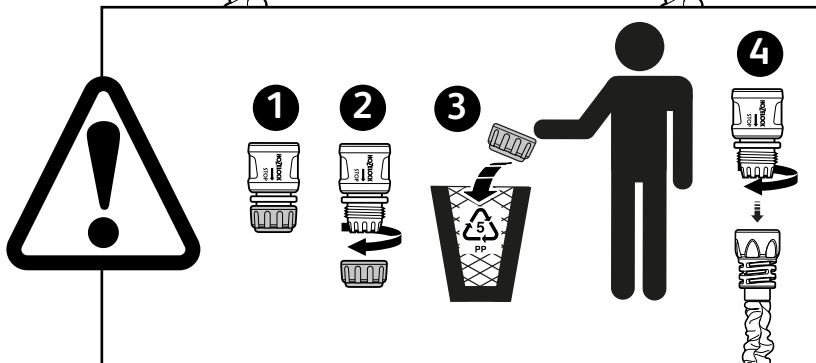

	Description	Part Number
1	Replacement 9mm AquaStop Connector	Z21615
2	Threaded Tap Connector	2175

8007
8015
8030
8040
8207
8215
8230
8240

Superhoze

Spares Part Numbers

	Description	Part Number
1	Replacement 9mm AquaStop Connector	Z21615