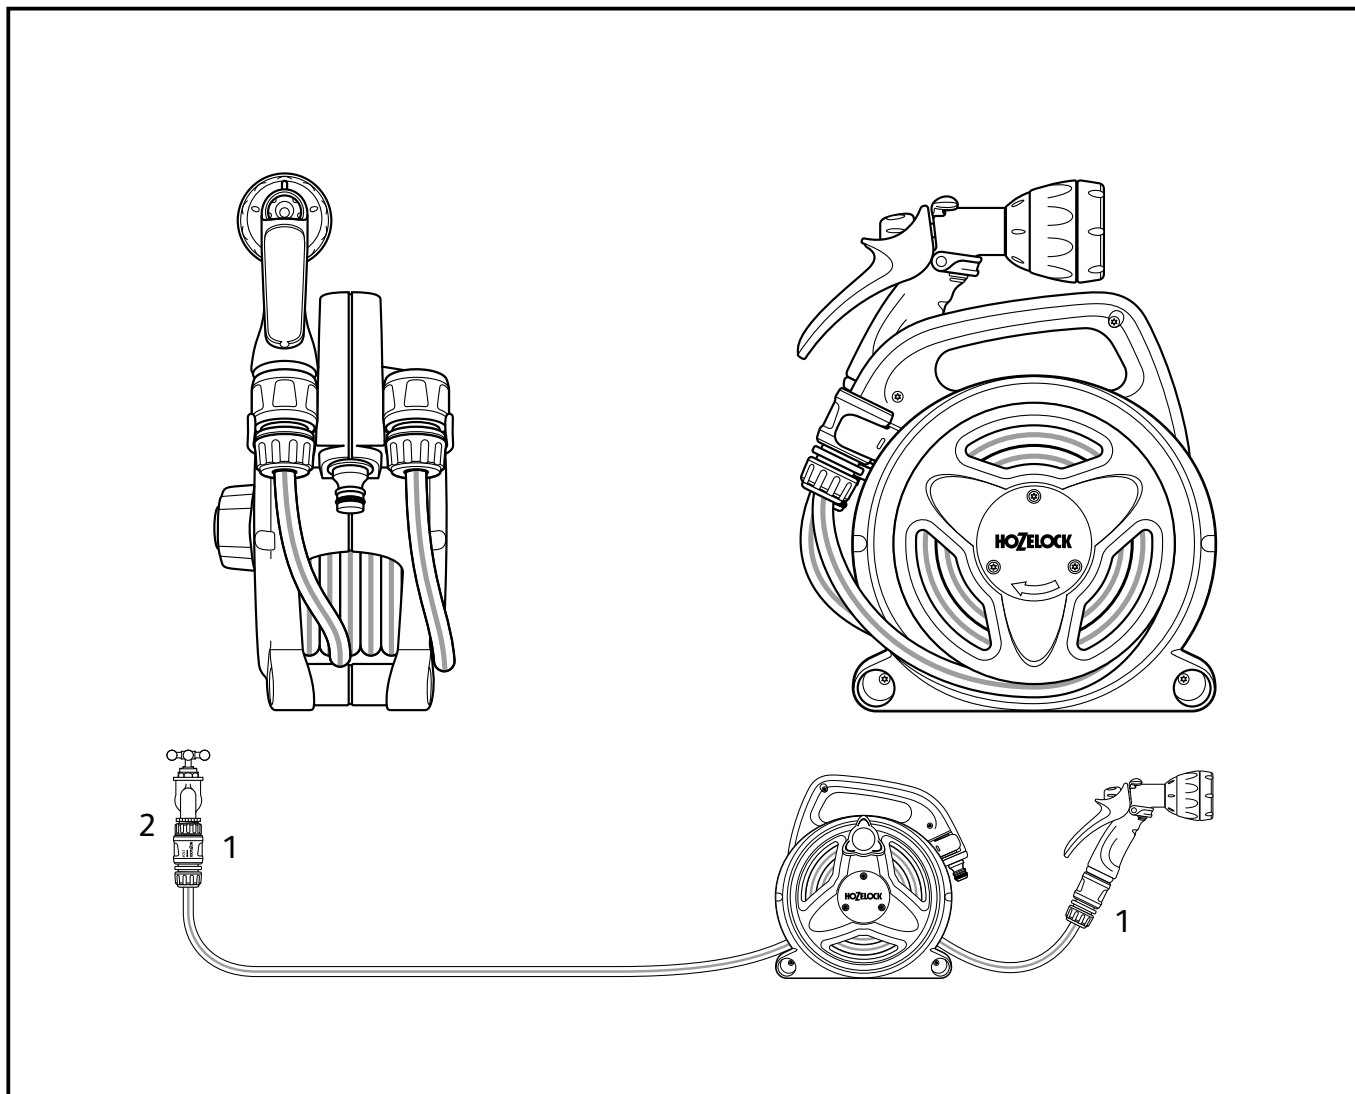

*Also included in Z71021

2431
2471
2475
2477
2480
2487
2495
2499

Reels

Spares Part Numbers

	Description	Part Number
1	Hose Reel/Cart Service Kit Contains replacement Handle, Plug and Sleeve, replacement 5/8" BSP Inlet Assembly, Male Spindle with stainless steel Spring and Silicone Grease to lubricate inlet prior to replacement	Z71021
2	5/8" BSP Threaded Adaptor*	Z21755
3	Inlet Assembly* (Claw Connector)	Z71033
4	Locking Clips x2	Z71032
5	Male Spindle Inlet (Male Connector) To make Tuffhoze compatible with all open Reels and Carts	Z71040

*Also included in Z71021

2390

Wall Mounted Reel

Spares Part Numbers

	Description	Part Number
1	Wall Plate and Fixings	Z21715
2	Universal Hose Guide and Fixings	2392
3	Hose Connector	2100

2425

Pico™ Reel

Spares Part Numbers

	Description	Part Number
1	Replacement 9mm AquaStop Connector	Z21615
2	Threaded Tap Connector	2175

8007
8015
8030
8040
8207
8215
8230
8240

Superhoze

Spares Part Numbers

	Description	Part Number
1	Replacement 9mm AquaStop Connector	Z21615