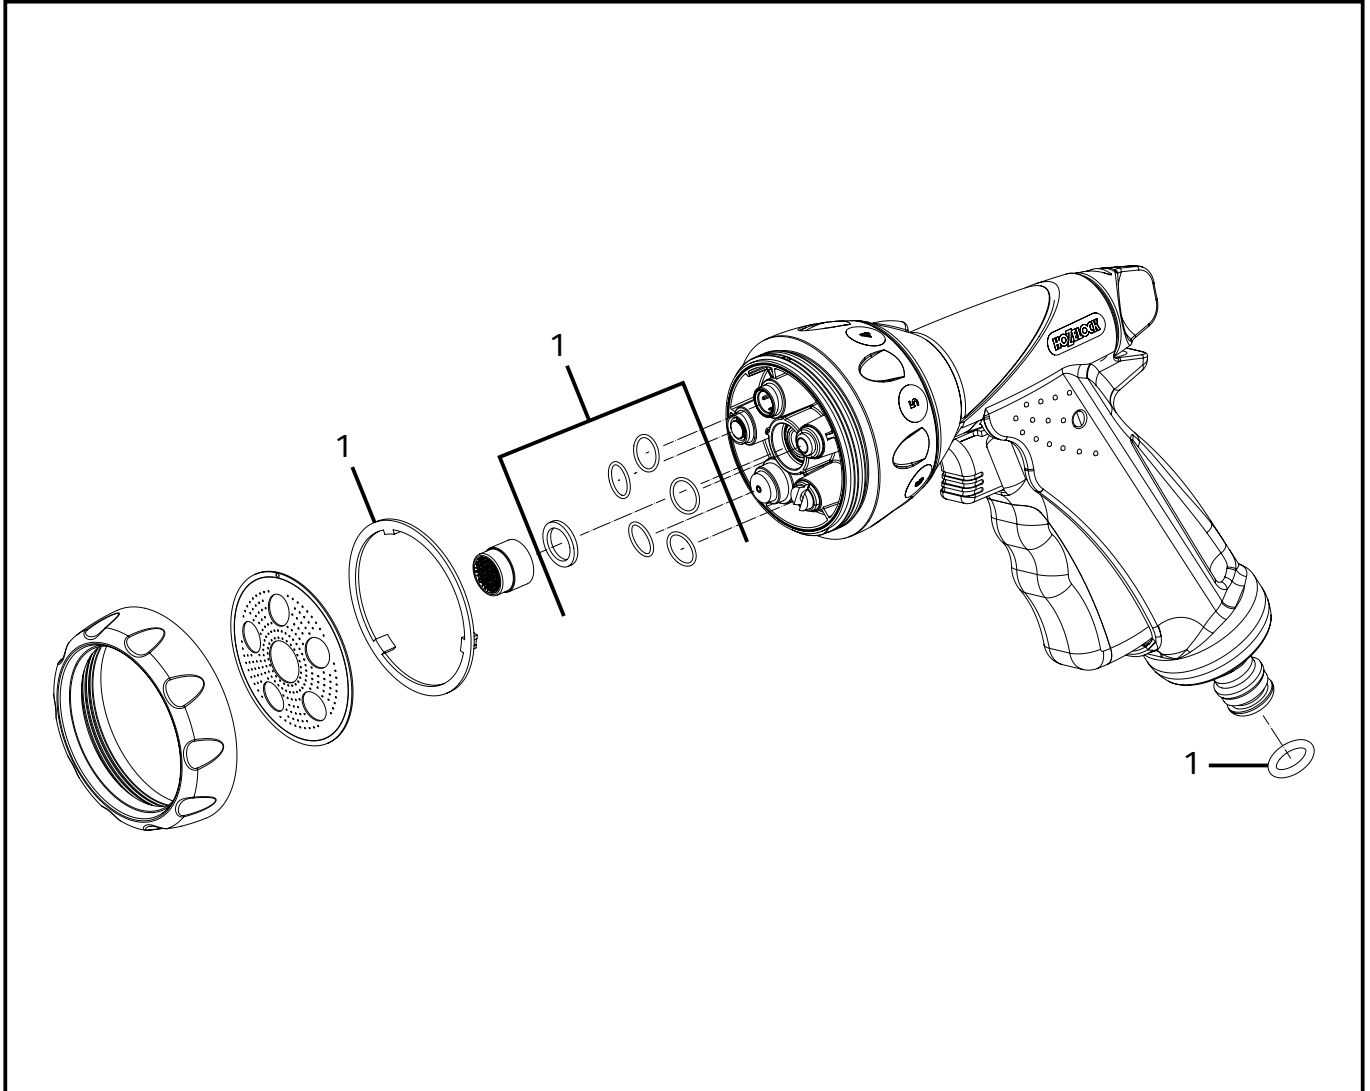

2698

Multi Spray Ultramax

Spares Part Numbers

	Description	Part Number
1	Spray Head Service Pack	Z71011