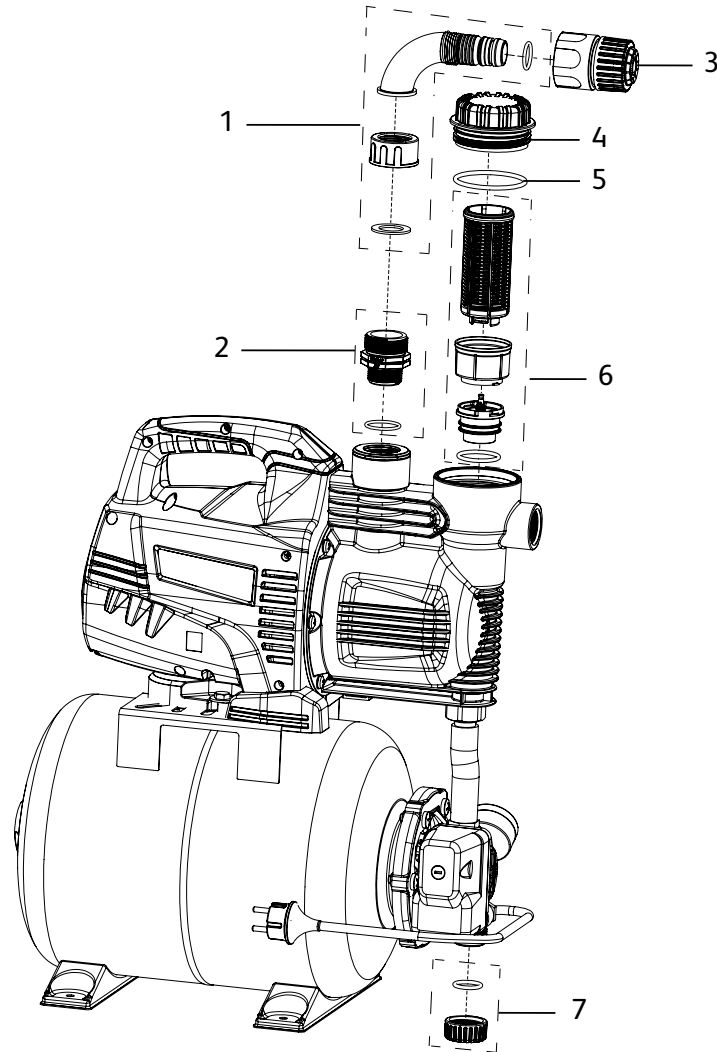

Spares Part Numbers

	Description	Part Number
1	Cable Support	483818
2	Reversible Base	483769
3	Non-Return Valve	483817
4	Screws for Reversible Base x2	483315
5	High Flow Coupling	382410
6	Multi-Stage Straight Connector	483878

7604 1240

Flowmax 10200

(Not available in the UK)

Spares Part Numbers

	Description	Part Number
1	Cable Support	483818
2	Reversible Base	483769
3	Non-Return Valve	483817
4	Screws for Reversible Base x2	483315
5	High Flow Coupling	382410
6	Multi-Stage Straight Connector	483878

7608 1240

Jet 3000 K7 Auto

(Not available in the UK)

Spares Part Numbers

	Description	Part Number
1	Multi-Stage Curved Connector	483858
2	Coupler 1" - 1 3/4" Double Male	483730
3	High Flow Coupling	382410
4	Jet 3000 K7 Filter Cap	483801
5	Tap Seal	782561
6	Filter	483777
7	Drain Cap	483778

7610 1240

Jet 3500-20 Auto

(Not available in the UK)

Spares Part Numbers

	Description	Part Number
1	Multi-Stage Curved Connector	483858
2	Coupler 1" - 1 3/4" Double Male	483730
3	High Flow Coupling	382410
4	Jet 3000 K7 Filter Cap	483801
5	Tap Seal	782561
6	Filter	483777
7	Drain Cap	483778