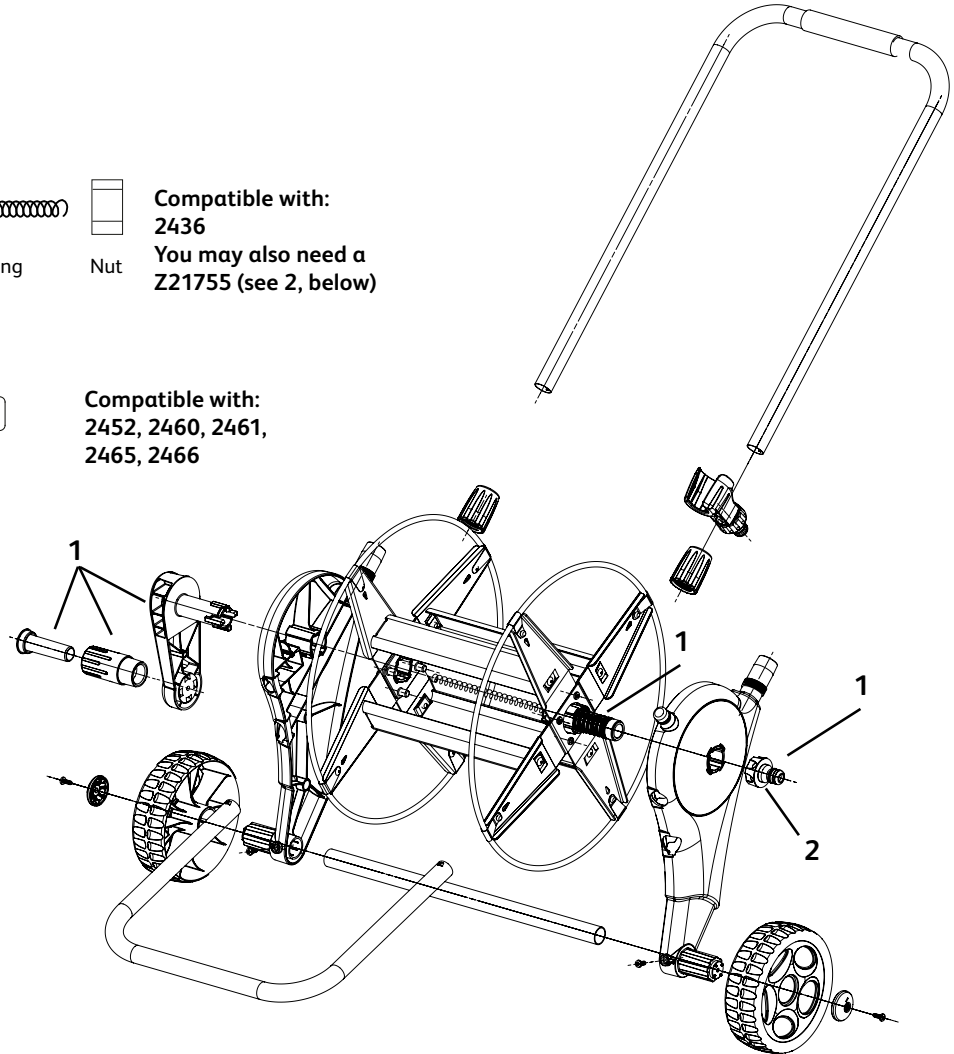

	Description	Part Number
1	Inlet Assembly	Z21918

2420
2422

Hose Reel - 30m

(Wall Mounted)

Spares Part Numbers

	Description	Part Number
1	Inlet Assembly	Z21918

2398
2432
2434
2435
2440
2448
2489
2498

Hose Carts

Spares Part Numbers

	Description	Part Number
1	Hose Reel/Cart Service Kit Contains replacement Handle, Plug and Sleeve, replacement 5/8" BSP Inlet Assembly, Male Spindle with stainless steel Spring and Silicone Grease to lubricate inlet prior to replacement	Z71021
2	5/8" BSP Threaded Adaptor*	Z21755
3	Inlet Assembly* (Claw Connector)	Z71033
4	Male Spindle Inlet* (Male Connector) To make Tuffhoze compatible with all open Reels and Carts	Z71040

**Also included in Z71021*

2436
2437
2452
2460
2461
2465
2466

Metal Hose Carts

Two spindle options:

Spares Part Numbers

	Description	Part Number
1	Hose Reel/Cart Service Kit Contains replacement Handle, Plug and Sleeve, replacement 5/8" BSP Inlet Assembly, Male Spindle with stainless steel Spring and Silicone Grease to lubricate inlet prior to replacement	Z71021
2	5/8" BSP Threaded Adaptor*	Z21755
3	Inlet Assembly* (Claw Connector)	Z71033
4	Male Spindle Inlet (Male Connector) To make Tuffhoze compatible with all open Reels and Carts	Z71040

*Also included in Z71021

2431
2471
2475
2477
2480
2487
2495
2499

Reels

Spares Part Numbers

	Description	Part Number
1	Hose Reel/Cart Service Kit Contains replacement Handle, Plug and Sleeve, replacement 5/8" BSP Inlet Assembly, Male Spindle with stainless steel Spring and Silicone Grease to lubricate inlet prior to replacement	Z71021
2	5/8" BSP Threaded Adaptor*	Z21755
3	Inlet Assembly* (Claw Connector)	Z71033
4	Locking Clips x2	Z71032
5	Male Spindle Inlet (Male Connector) To make Tuffhoze compatible with all open Reels and Carts	Z71040