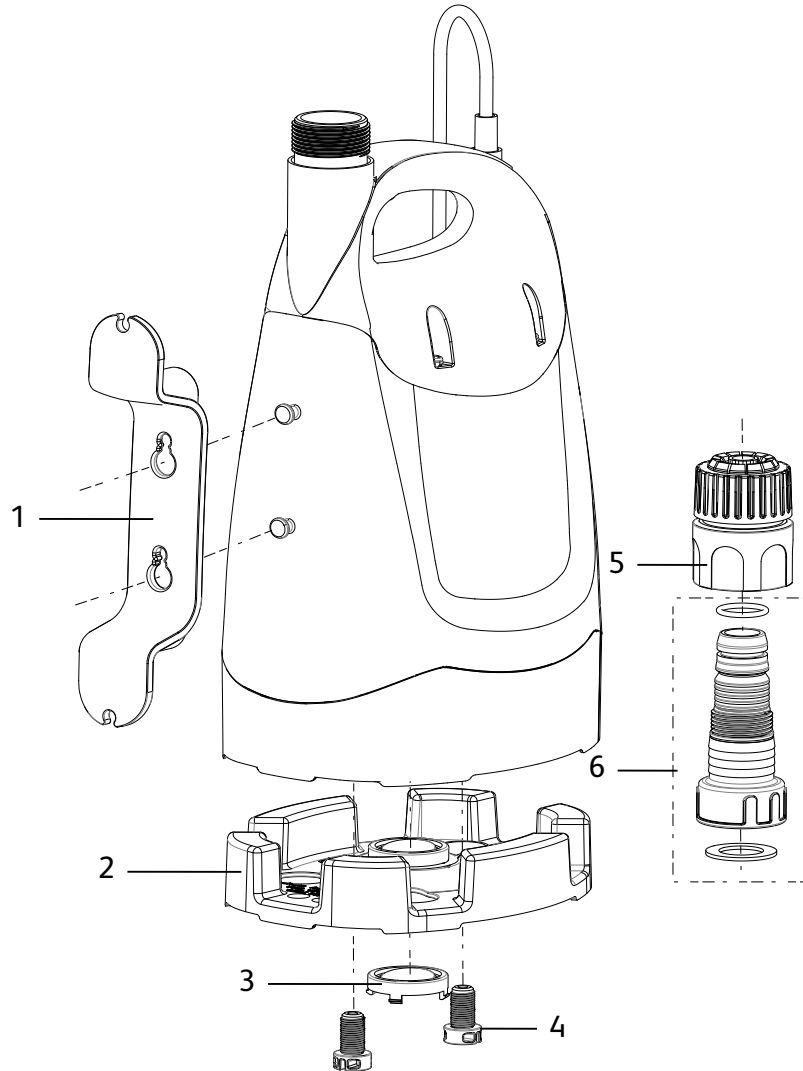

7604 1240

Flowmax 10200

(Not available in the UK)

Spares Part Numbers

	Description	Part Number
1	Cable Support	483818
2	Reversible Base	483769
3	Non-Return Valve	483817
4	Screws for Reversible Base x2	483315
5	High Flow Coupling	382410
6	Multi-Stage Straight Connector	483878