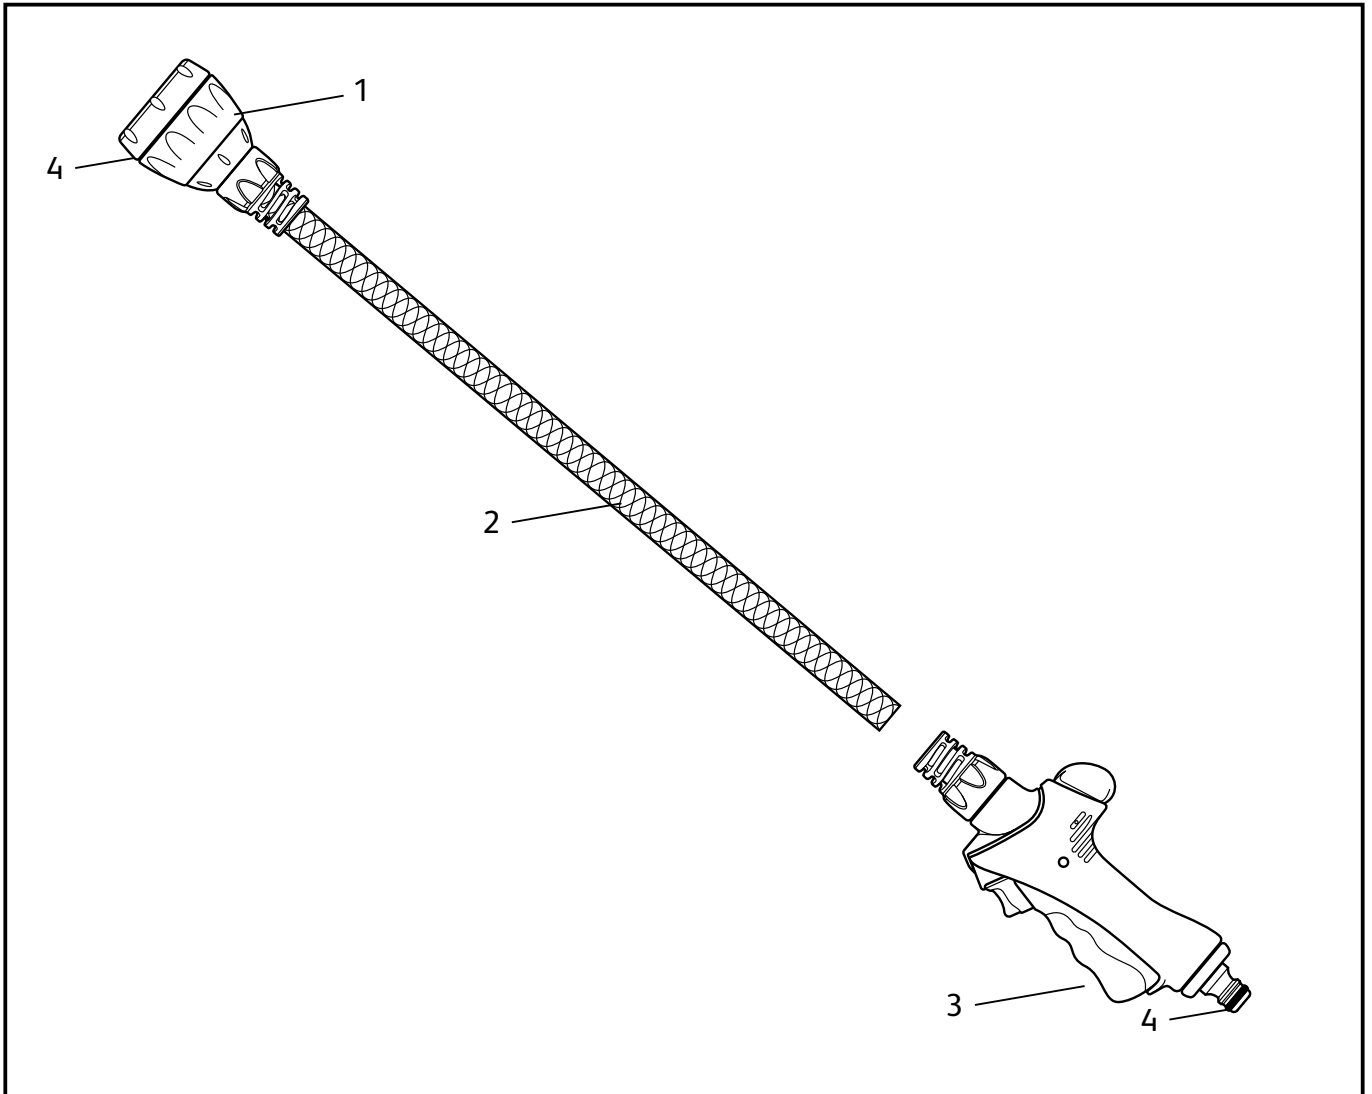

2683

Flexi Spray

Spares Part Numbers

	Description	Part Number
1	Feature Head	Z71014
2	Hose	Z71015
3	Trigger	Z71016
4	Spray Head Service Pack	Z71011