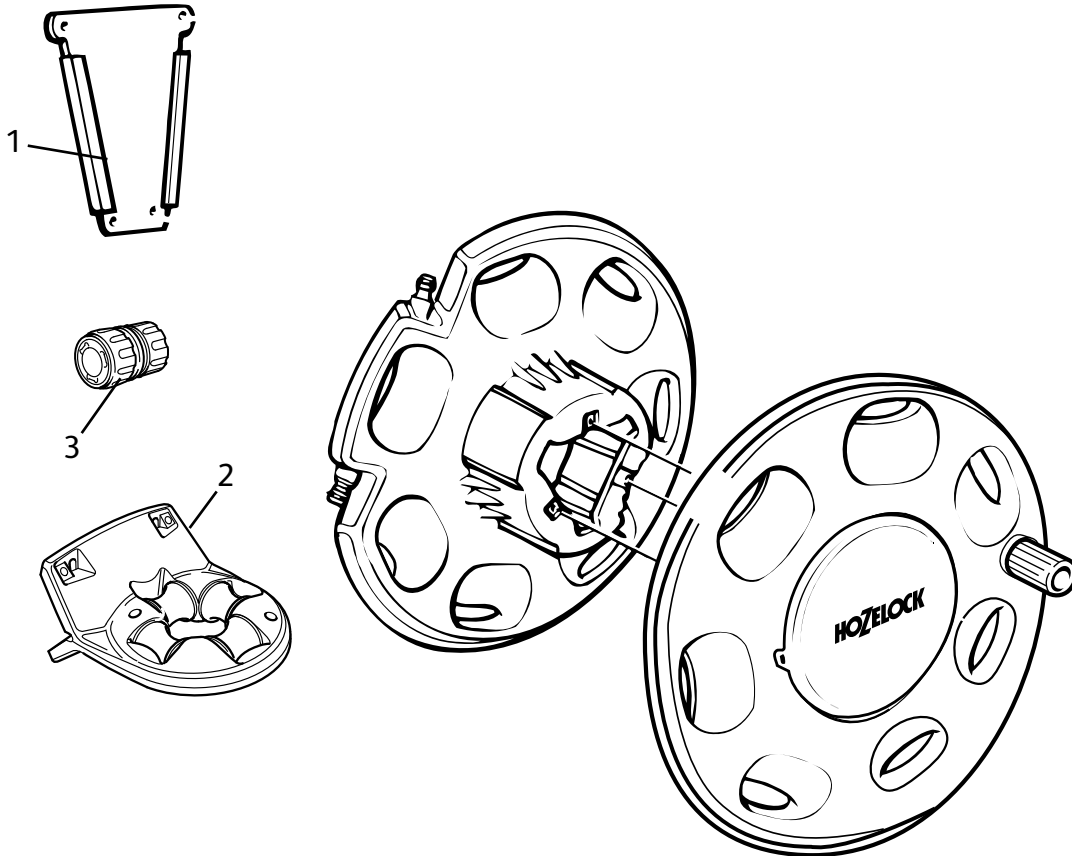

2390

Wall Mounted Reel

Spares Part Numbers

	Description	Part Number
1	Wall Plate and Fixings	Z21715
2	Universal Hose Guide and Fixings	2392
3	Hose Connector	2100