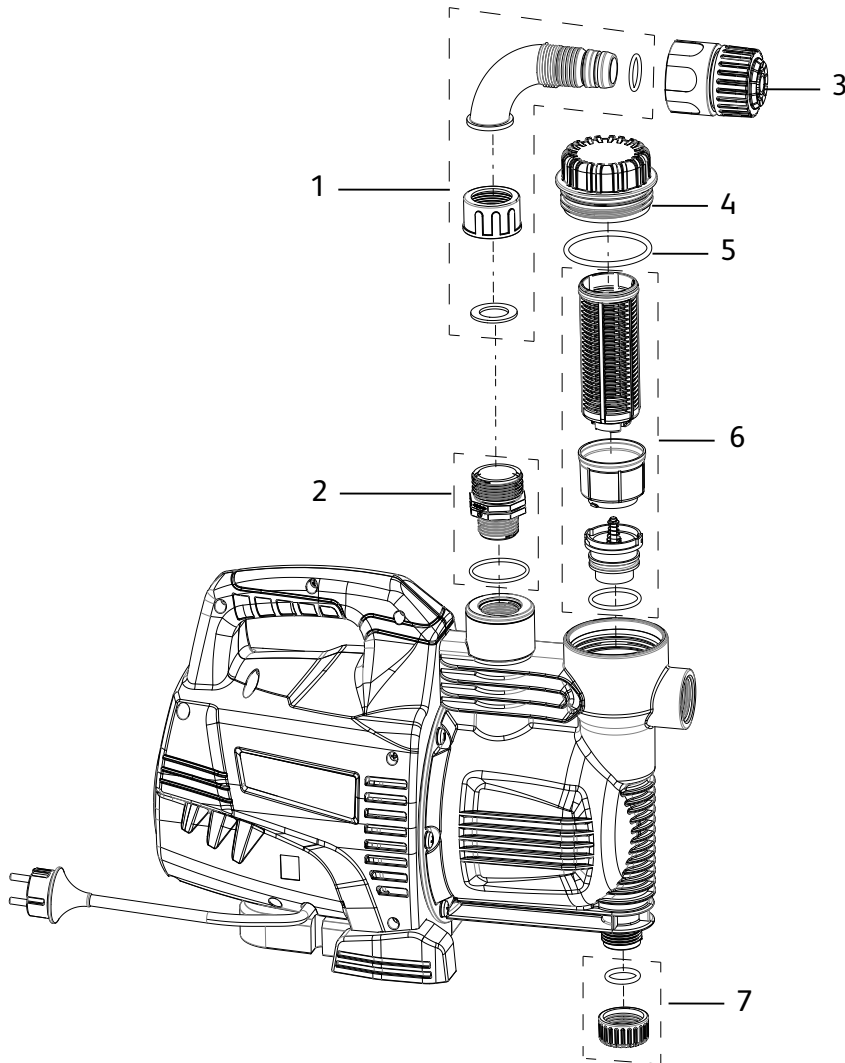

7608 1240

Jet 3000 K7 Auto

(Not available in the UK)

Spares Part Numbers

	Description	Part Number
1	Multi-Stage Curved Connector	483858
2	Coupler 1" - 1 3/4" Double Male	483730
3	High Flow Coupling	382410
4	Jet 3000 K7 Filter Cap	483801
5	Tap Seal	782561
6	Filter	483777
7	Drain Cap	483778