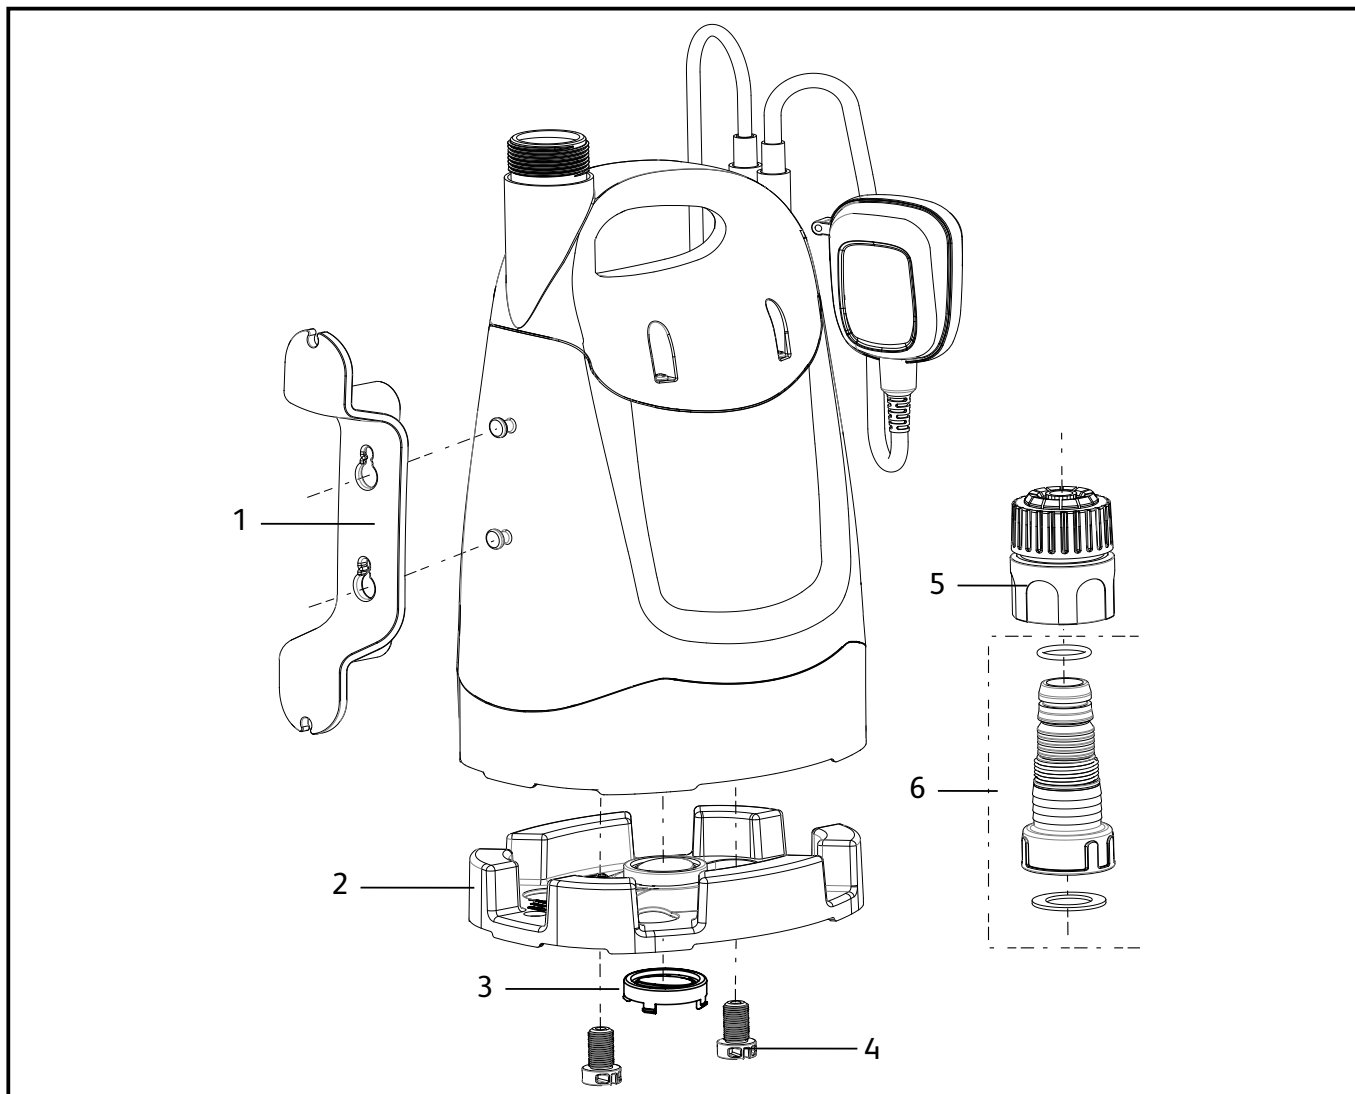

Spares Part Numbers

	Description	Part Number
1	Cable Support	483818
2	Reversible Base	483769
3	Non-Return Valve	483817
4	Screws for Reversible Base x2	483315
5	High Flow Coupling	382410
6	Multi-Stage Straight Connector	483878