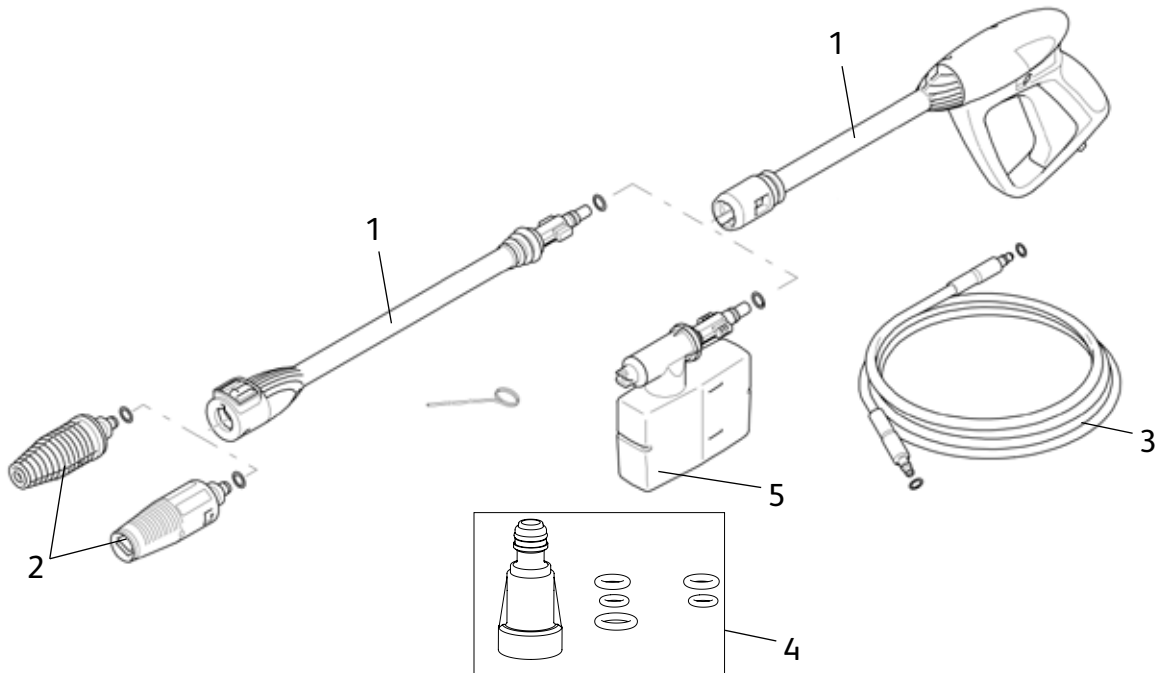

7920
Obsolete

Pico Power

Spares Part Numbers

	Description	Part Number
1	Trigger and Lance	7923
2	Nozzle Set	7924
3	Hose	7925
4	Service Kit (contains O-Rings)	7926
5	Detergent Tank	7928