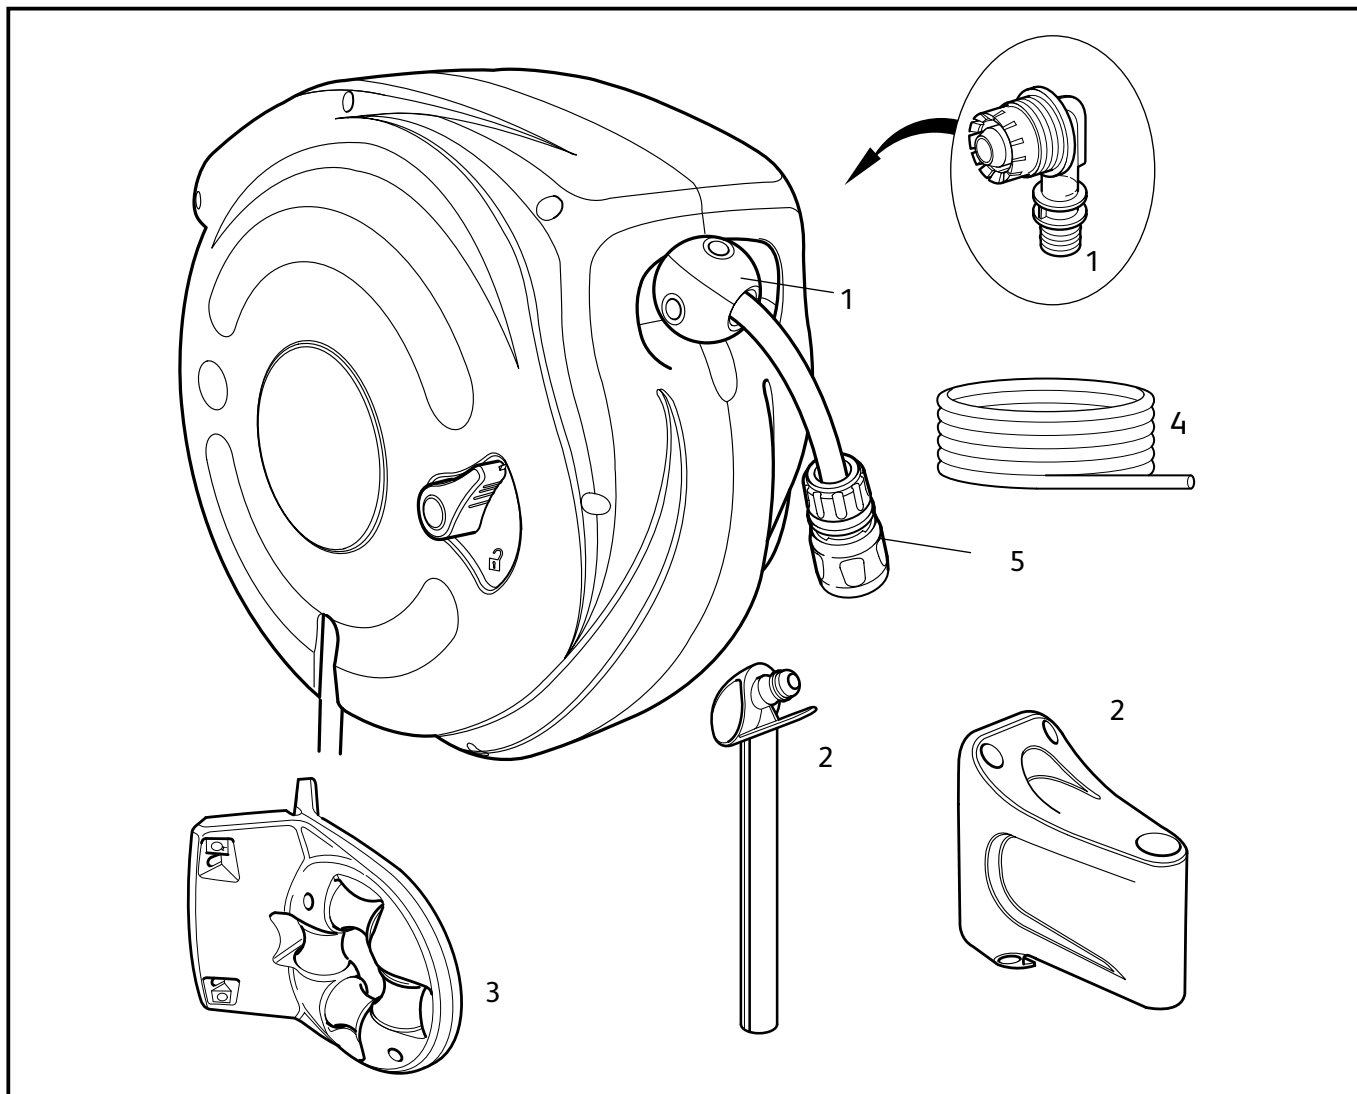

2595
2597

Auto Reel - 40m Auto Reel Flowmax

Spares Part Numbers

	Description	Part Number
1	Auto Reel Annual Service Kit Contains replacement Inlet Assembly, new Ball Stop, and Silicone Grease to lubricate inlet prior to replacement.	Z71022
2	Wall Bracket	Z71025
3	Hose Guide	2392

2401
2402
2403

Auto Reel 20m 25m & 30m

Spares Part Numbers

	Description	Part Number
1	Auto Reel Annual Service Kit Contains replacement Inlet Assembly, new Ball Stop, and Silicone Grease to lubricate inlet prior to replacement.	Z71022
2	Wall Bracket	Z71028
3	Hose Guide	2392

2485

Auto Reel - 10m

Spares Part Numbers

	Description	Part Number
1	Auto Reel Annual Service Kit Contains replacement Inlet Assembly, new Ball Stop, and Silicone Grease to lubricate inlet prior to replacement.	Z710 2200
2	Wall Bracket and Pivot Tube	Z71023
3	Hose Guide	2392
4	Hose Replacement Kit 10m Silver Hose Coil, Inlet Barb, Retaining Clip, O-Ring, Herbie Clip & instructions	Z21917
5	9mm AquaStop Connector	Z21615