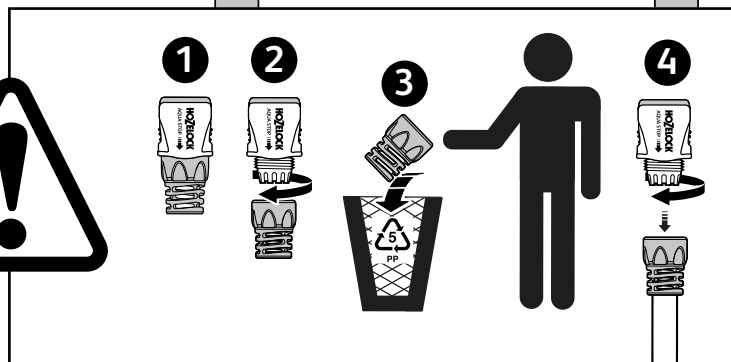

8112
8125
8135

Tuffhoze

Spares Part Numbers

	Description	Part Number
1	Replacement Tuffhoze Connector	Z71041
2	Male Spindle Inlet (Male Connector) To make Tuffhoze compatible with all open Reels and Carts	Z71040