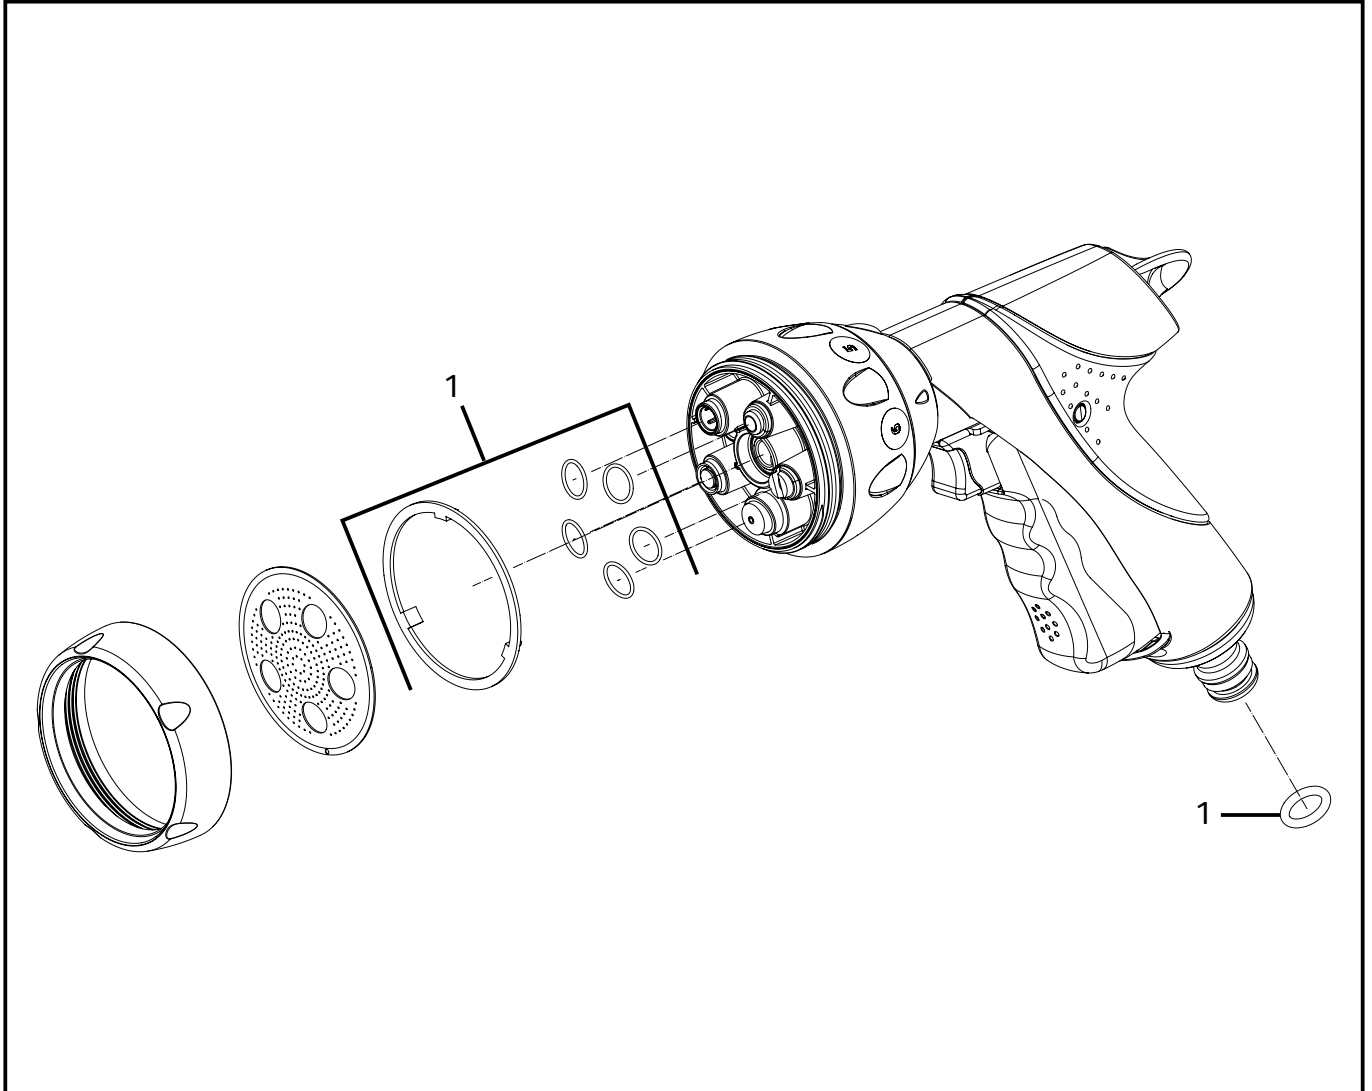

2684

Multi Spray Plus

Spares Part Numbers

	Description	Part Number
1	Spray Head Service Pack	Z71011