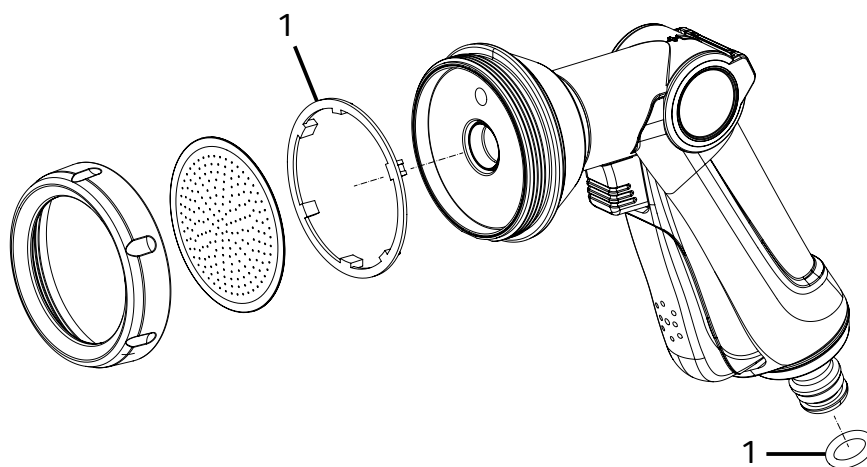

2485

Auto Reel - 10m

Spares Part Numbers

	Description	Part Number
1	Auto Reel Annual Service Kit Contains replacement Inlet Assembly, new Ball Stop, and Silicone Grease to lubricate inlet prior to replacement.	Z710 2200
2	Wall Bracket and Pivot Tube	Z71023
3	Hose Guide	2392
4	Hose Replacement Kit 10m Silver Hose Coil, Inlet Barb, Retaining Clip, O-Ring, Herbie Clip & instructions	Z21917
5	9mm AquaStop Connector	Z21615

2694

Multi Spray Pro

Spares Part Numbers

	Description	Part Number
1	Spray Head Service Pack	Z71011

2698

Multi Spray Ultramax

Spares Part Numbers

	Description	Part Number
1	Spray Head Service Pack	Z71011

2672A

Rose Spray

Spares Part Numbers

	Description	Part Number
1	Spray Head Service Pack	Z71011