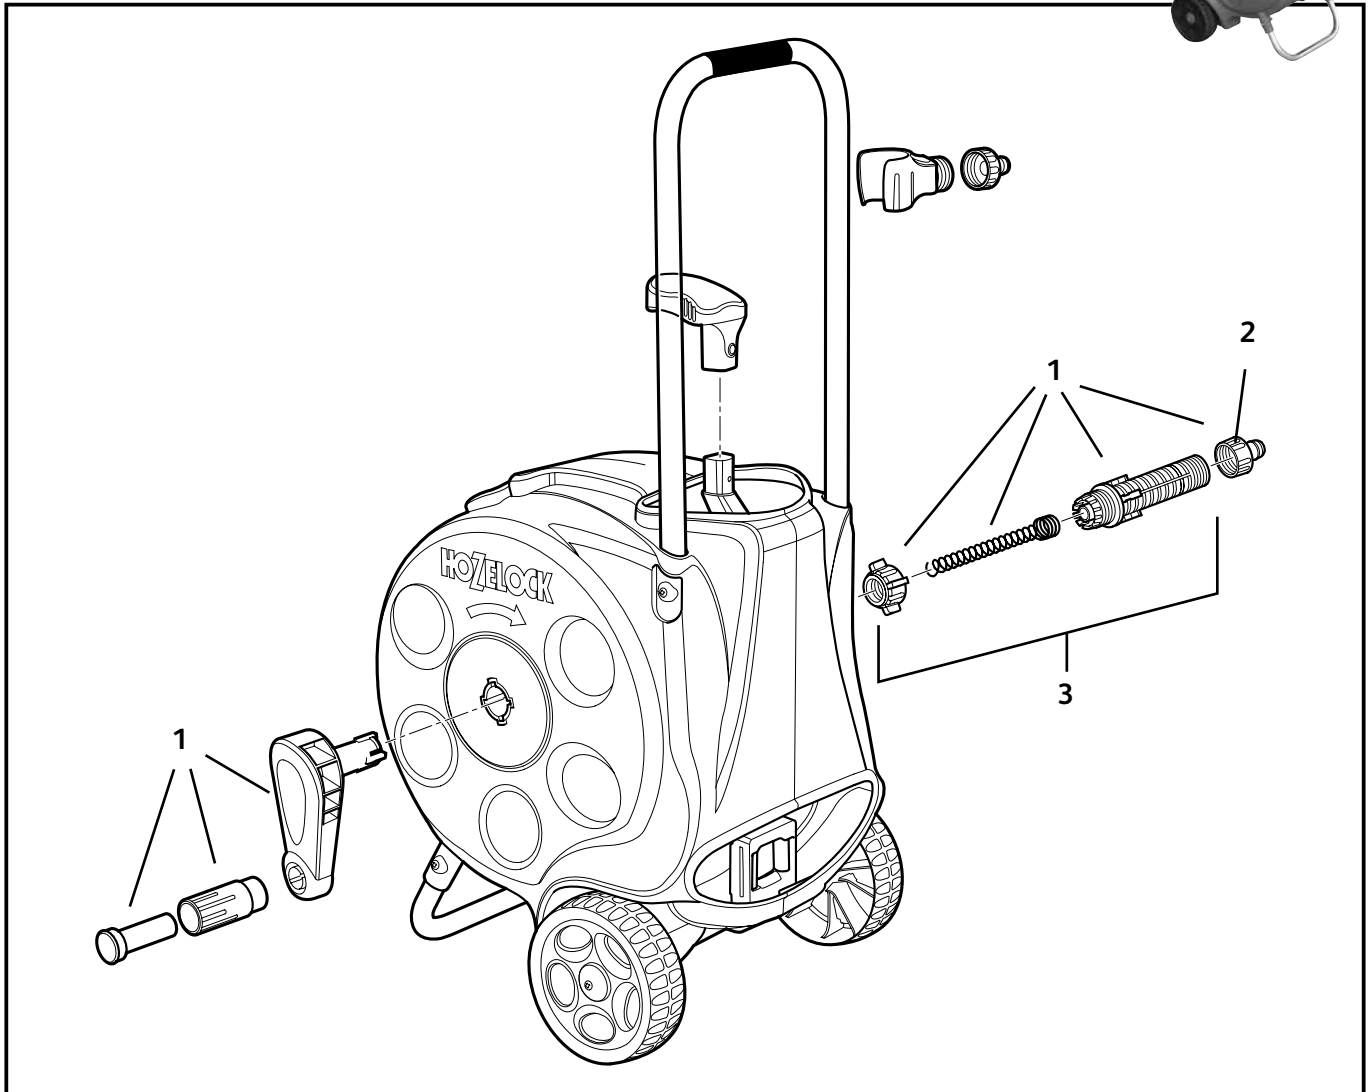

2494

Fast Reel

(Free Standing)

PLEASE NOTE: THIS PRODUCT CANNOT BE WALL MOUNTED

Spares Part Numbers

	Description	Part Number
1	Fast Reel/Cart Annual Service Kit Contains replacement Handle and Plug, replacement Inlet Assembly, Cir-Clip and Silicone Grease to lubricate inlet prior to replacement.	Z71020
3	Hose Replacement Kit 40m 1/2" Fast Reel Coil, Support Spring, Hose Connector, Herbie Clip and instructions	Z21920

2416

Compact Cart

Spares Part Numbers

	Description	Part Number
1	Compact Reel/Cart Service Kit Contains replacement Rewind Handle, new Inlet Assembly, replacement anti-kink stainless steel Spring, Spindle, 5/8" BSP Threaded Adaptor and Silicone Grease to lubricate inlet prior to replacement.	Z71021
2	5/8" BSP Threaded Adaptor*	Z21755
3	Inlet Assembly*	Z71033

*Also included in Z71021

2415

2-in-1 Compact Reel

Spares Part Numbers

	Description	Part Number
1	Compact Reel/Cart Service Kit Contains replacement Rewind Handle, new Inlet Assembly, replacement anti-kink stainless steel Spring and Silicone Grease to lubricate inlet prior to replacement. Plus new Wall Brackets, 1x Red Locking Clip. Includes Fittings, Spindle, 5/8" BSP Threaded Adaptor and Layering Mechanism	Z71024
2	5/8" BSP Threaded Adaptor	Z21755
3	Inlet Assembly* (Claw Connector)	Z71033
4	Locking Clips x2*	Z71032