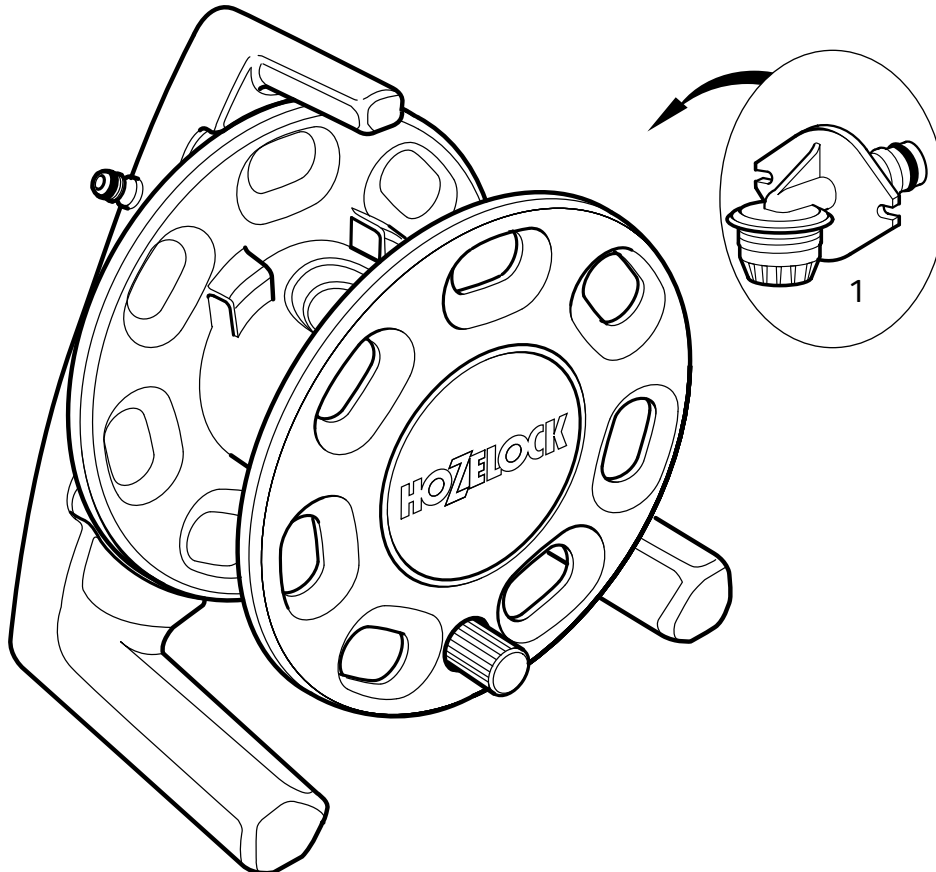

2416

Compact Cart

Spares Part Numbers

	Description	Part Number
1	Compact Reel/Cart Service Kit Contains replacement Rewind Handle, new Inlet Assembly, replacement anti-kink stainless steel Spring, Spindle, 5/8" BSP Threaded Adaptor and Silicone Grease to lubricate inlet prior to replacement.	Z71021
2	5/8" BSP Threaded Adaptor*	Z21755
3	Inlet Assembly*	Z71033

*Also included in Z71021

2415

2-in-1 Compact Reel

Spares Part Numbers

	Description	Part Number
1	Compact Reel/Cart Service Kit Contains replacement Rewind Handle, new Inlet Assembly, replacement anti-kink stainless steel Spring and Silicone Grease to lubricate inlet prior to replacement. Plus new Wall Brackets, 1x Red Locking Clip. Includes Fittings, Spindle, 5/8" BSP Threaded Adaptor and Layering Mechanism	Z71024
2	5/8" BSP Threaded Adaptor	Z21755
3	Inlet Assembly* (Claw Connector)	Z71033
4	Locking Clips x2*	Z71032

*Also included in Z71021

HOZELOCK

Hozelock Ltd., Midpoint Park, Birmingham, B76 1AB, England.

Consumer Services • Tel: +44 (0) 121 313 1122 • www.hozelock.com

2410
2412

Hose Reel - 30m

(Free Standing)

Spares Part Numbers

Spares Part Numbers

	Description	Part Number
1	Hose Reel/Cart Service Kit Contains replacement Handle, Plug and Sleeve, replacement 5/8" BSP Inlet Assembly, Male Spindle with stainless steel Spring and Silicone Grease to lubricate inlet prior to replacement	Z71021
2	5/8" BSP Threaded Adaptor*	Z21755
3	Inlet Assembly* (Claw Connector)	Z71033
4	Male Spindle Inlet* (Male Connector) To make Tuffhoze compatible with all open Reels and Carts	Z71040