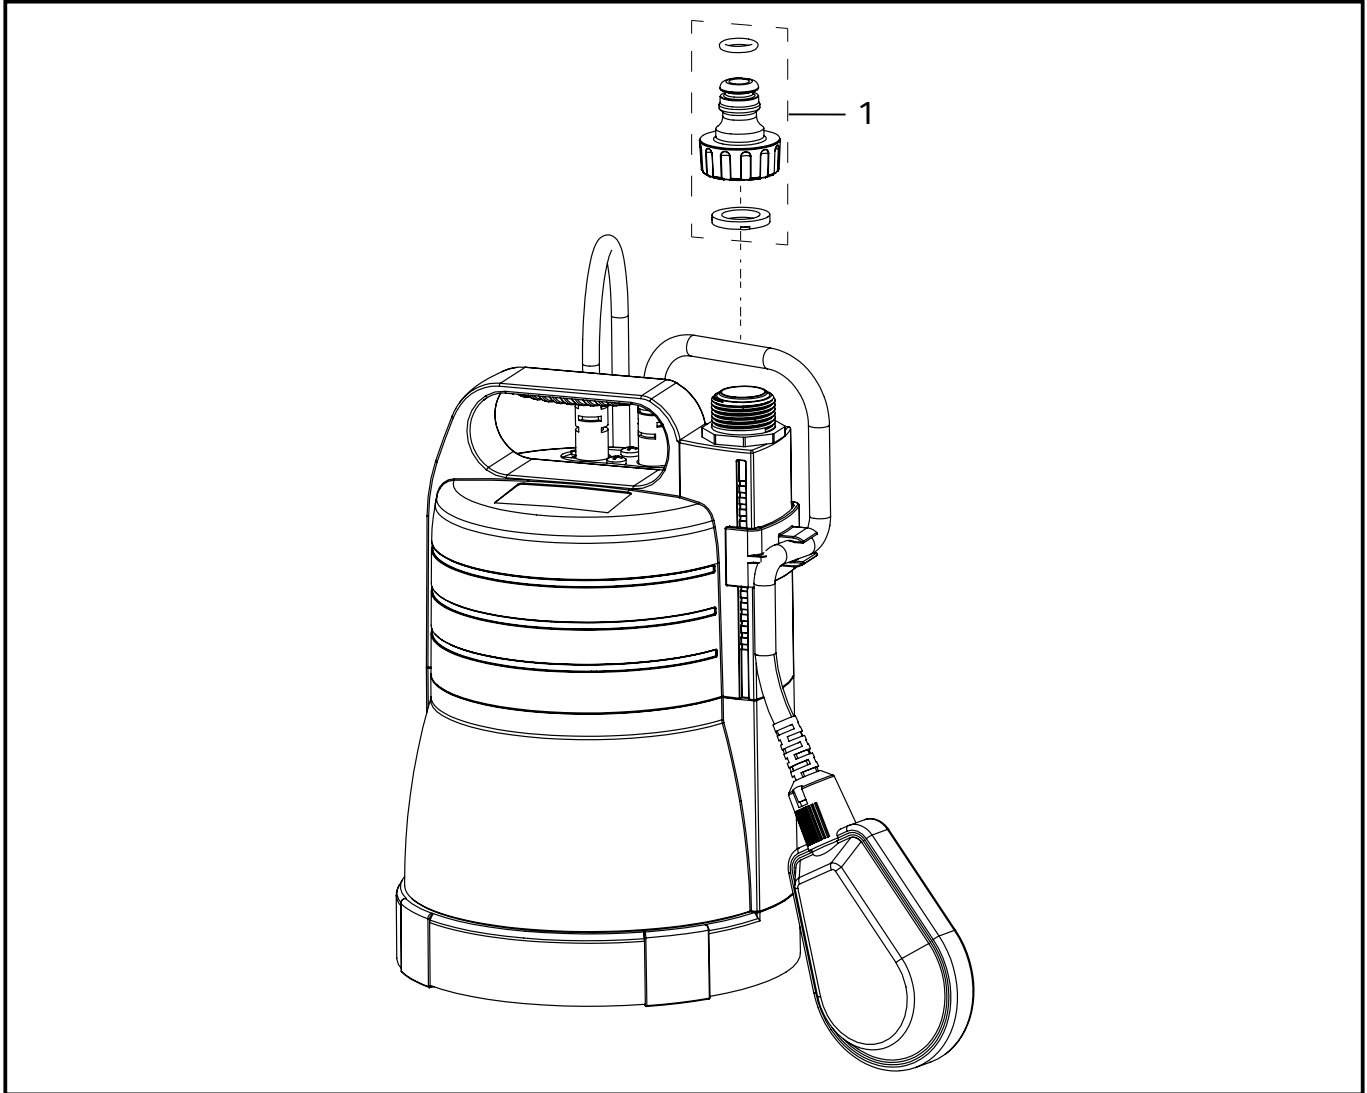

7612 0000
7612 1240

Flowmax Collect 2200

Spares Part Numbers

	Description	Part Number
1	3/4" Connector	93004-000