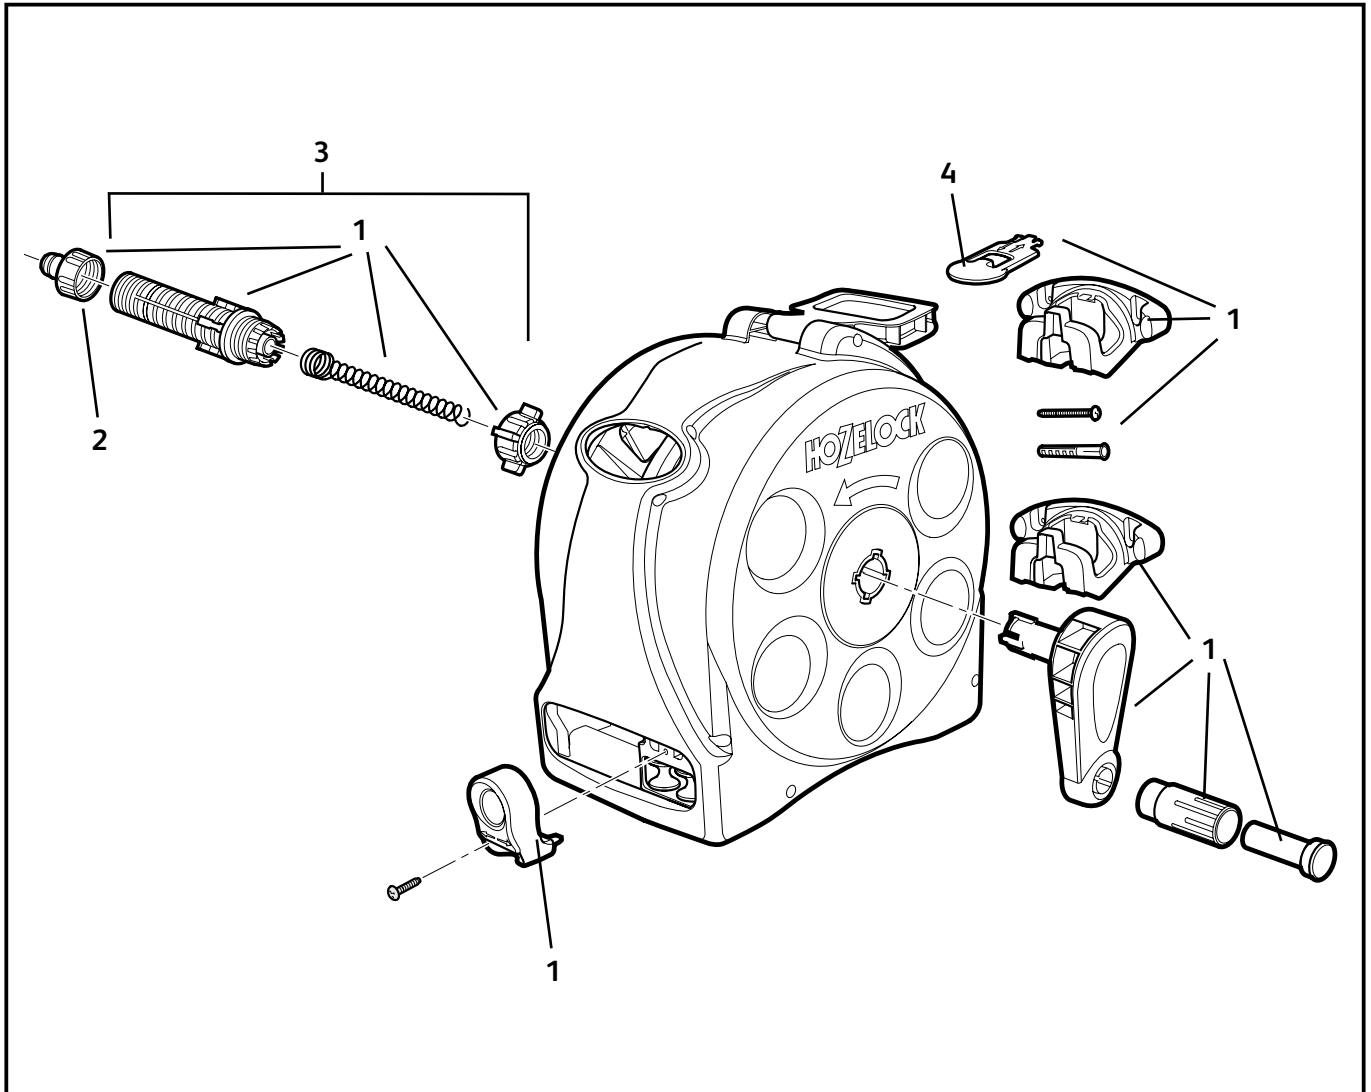

2416

Compact Cart

Spares Part Numbers

	Description	Part Number
1	Compact Reel/Cart Service Kit Contains replacement Rewind Handle, new Inlet Assembly, replacement anti-kink stainless steel Spring, Spindle, 5/8" BSP Threaded Adaptor and Silicone Grease to lubricate inlet prior to replacement.	Z71021
2	5/8" BSP Threaded Adaptor*	Z21755
3	Inlet Assembly*	Z71033

*Also included in Z71021

2415

2-in-1 Compact Reel

Spares Part Numbers

	Description	Part Number
1	Compact Reel/Cart Service Kit Contains replacement Rewind Handle, new Inlet Assembly, replacement anti-kink stainless steel Spring and Silicone Grease to lubricate inlet prior to replacement. Plus new Wall Brackets, 1x Red Locking Clip. Includes Fittings, Spindle, 5/8" BSP Threaded Adaptor and Layering Mechanism	Z71024
2	5/8" BSP Threaded Adaptor	Z21755
3	Inlet Assembly* (Claw Connector)	Z71033
4	Locking Clips x2*	Z71032