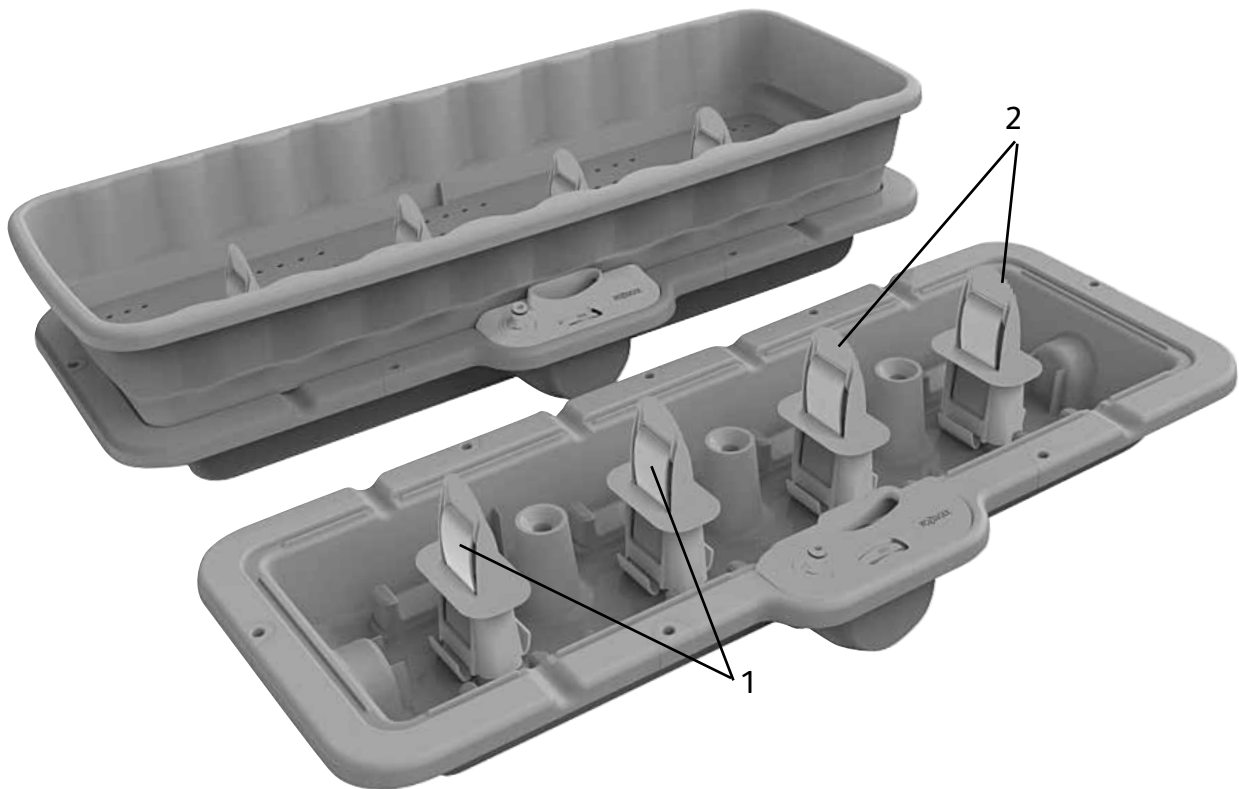

Flowmax Collect 2200

Spares Part Numbers

	Description	Part Number
1	3/4" Connector	93004-000

2810
2811

Growbag Waterer Flower & Vegetable Waterer

Spares Part Numbers

	Description	Part Number
1	Replacement Capillary Mat Set (x8)	2813 0000
2	Set of Watering Spikes (x4)	2815 0000