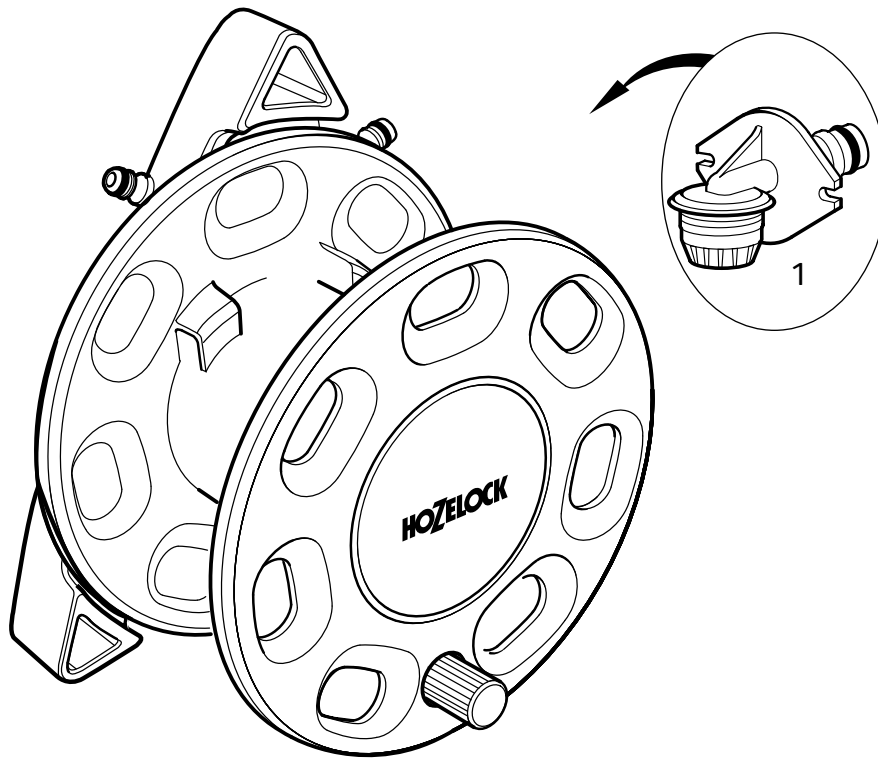

2416

Compact Cart

Spares Part Numbers

	Description	Part Number
1	Compact Reel/Cart Service Kit Contains replacement Rewind Handle, new Inlet Assembly, replacement anti-kink stainless steel Spring, Spindle, 5/8" BSP Threaded Adaptor and Silicone Grease to lubricate inlet prior to replacement.	Z71021
2	5/8" BSP Threaded Adaptor*	Z21755
3	Inlet Assembly*	Z71033

*Also included in Z71021

2415

2-in-1 Compact Reel

Spares Part Numbers

	Description	Part Number
1	Compact Reel/Cart Service Kit Contains replacement Rewind Handle, new Inlet Assembly, replacement anti-kink stainless steel Spring and Silicone Grease to lubricate inlet prior to replacement. Plus new Wall Brackets, 1x Red Locking Clip. Includes Fittings, Spindle, 5/8" BSP Threaded Adaptor and Layering Mechanism	Z71024
2	5/8" BSP Threaded Adaptor	Z21755
3	Inlet Assembly* (Claw Connector)	Z71033
4	Locking Clips x2*	Z71032

	Description	Part Number
1	Inlet Assembly	Z21918

2420
2422

Hose Reel - 30m

(Wall Mounted)

Spares Part Numbers

	Description	Part Number
1	Inlet Assembly	Z21918

2398
2432
2434
2435
2440
2448
2489
2498

Hose Carts

Spares Part Numbers

	Description	Part Number
1	Hose Reel/Cart Service Kit Contains replacement Handle, Plug and Sleeve, replacement 5/8" BSP Inlet Assembly, Male Spindle with stainless steel Spring and Silicone Grease to lubricate inlet prior to replacement	Z71021
2	5/8" BSP Threaded Adaptor*	Z21755
3	Inlet Assembly* (Claw Connector)	Z71033
4	Male Spindle Inlet* (Male Connector) To make Tuffhoze compatible with all open Reels and Carts	Z71040