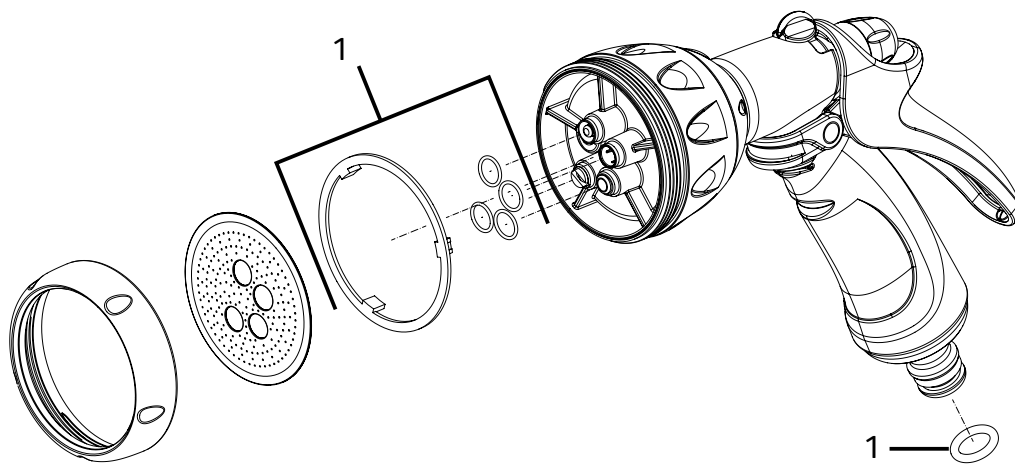

2676
Obsolete

Multi Spray

Spares Part Numbers

	Description	Part Number
1	Spray Head Service Pack	Z71011