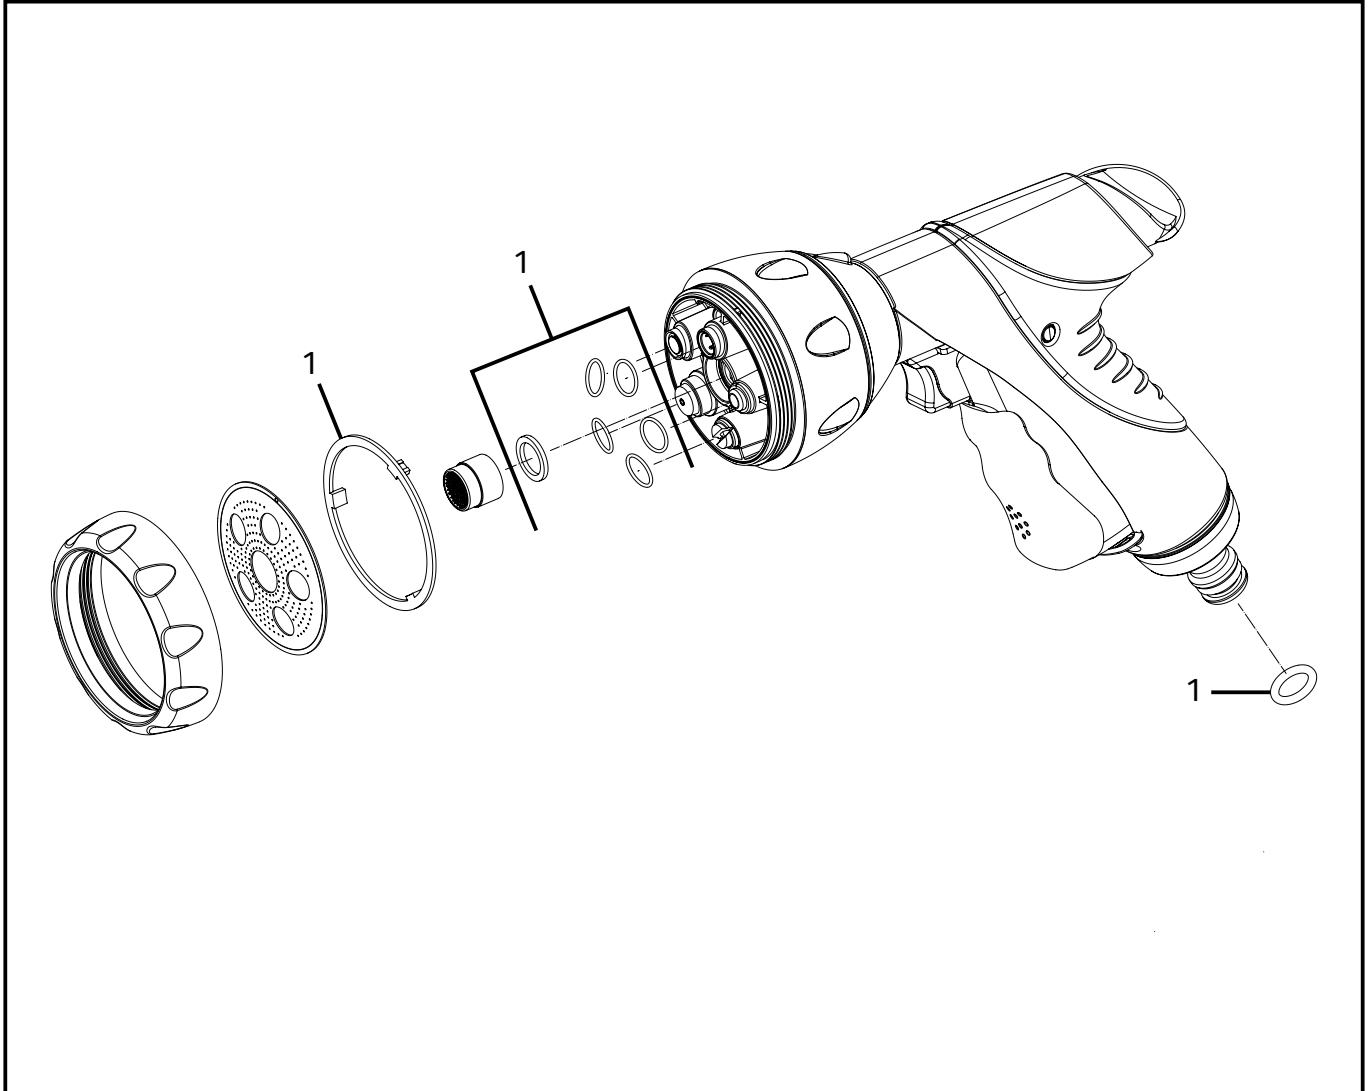

2694

Multi Spray Pro

Spares Part Numbers

	Description	Part Number
1	Spray Head Service Pack	Z71011