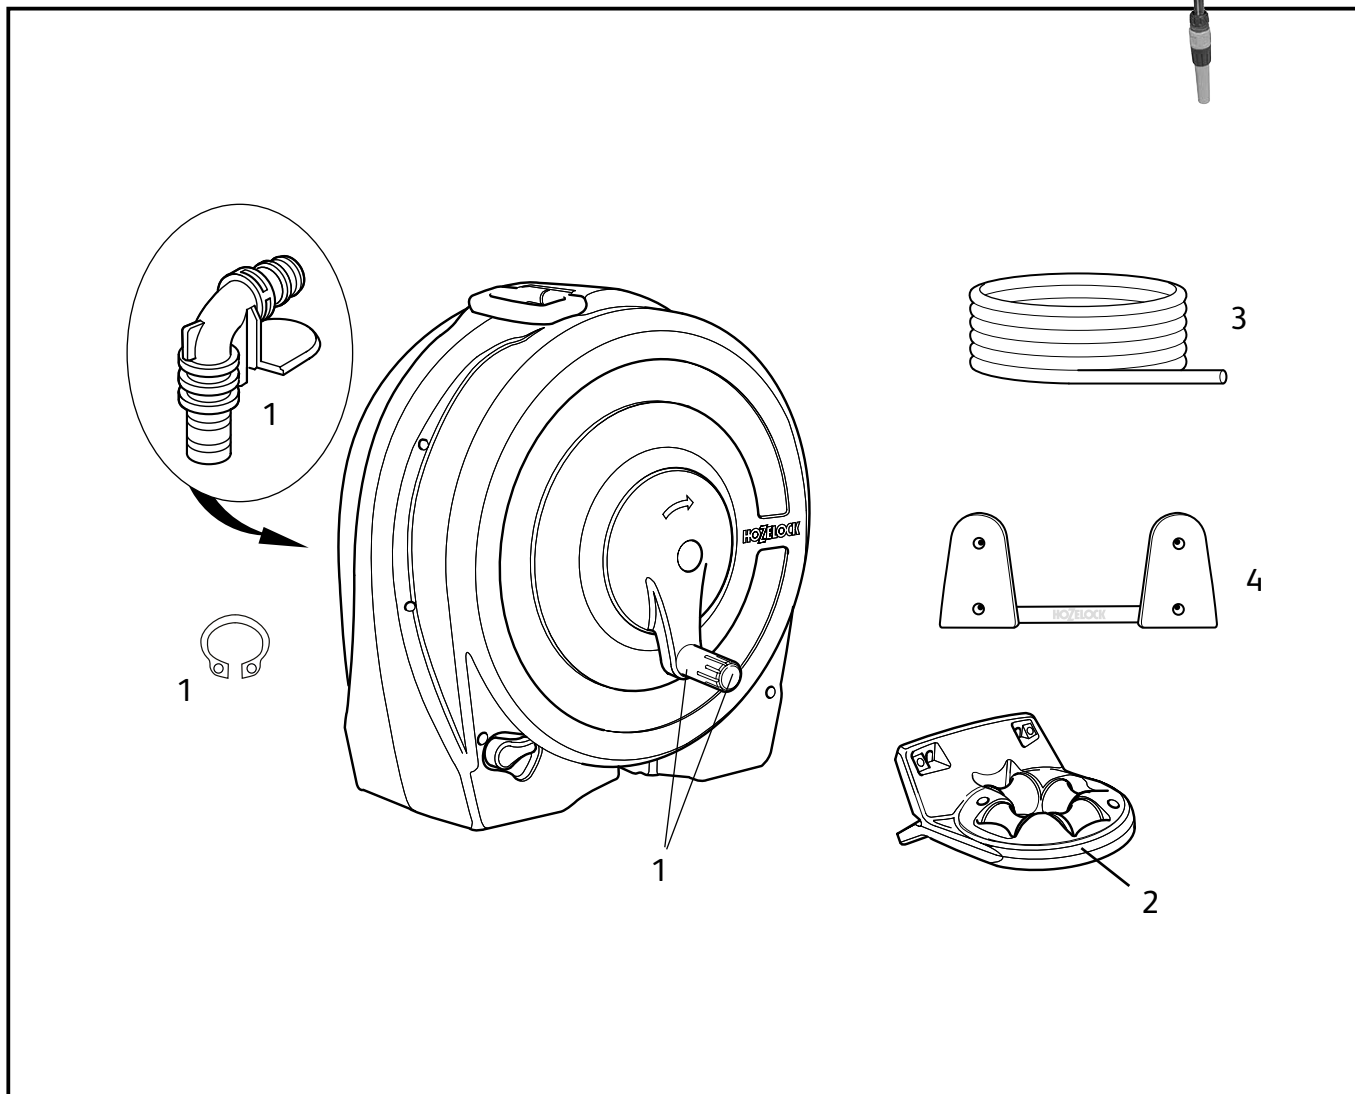

2485

Auto Reel - 10m

Spares Part Numbers

	Description	Part Number
1	Auto Reel Annual Service Kit Contains replacement Inlet Assembly, new Ball Stop, and Silicone Grease to lubricate inlet prior to replacement.	Z710 2200
2	Wall Bracket and Pivot Tube	Z71023
3	Hose Guide	2392
4	Hose Replacement Kit 10m Silver Hose Coil, Inlet Barb, Retaining Clip, O-Ring, Herbie Clip & instructions	Z21917
5	9mm AquaStop Connector	Z21615

2450

Fast Cart

Spares Part Numbers

	Description	Part Number
1	Fast Reel/Cart Annual Service Kit Contains replacement Handle and Plug, replacement Inlet Assembly, Cir-Clip and Silicone Grease to lubricate inlet prior to replacement.	Z71020

2496

Fast Reel

(Wall Mounted)

Spares Part Numbers		
	Description	Part Number
1	Fast Reel/Cart Annual Service Kit Contains replacement Handle and Plug, replacement Inlet Assembly, Cir-Clip and Silicone Grease to lubricate inlet prior to replacement.	Z71020
2	Hose Guide	2392
3	Hose Replacement Kit 40m 1/2" Fast Reel Coil, Support Spring, Hose Connector, Herbie Clip and instructions	Z21920
4	Wall Bracket	Z21927