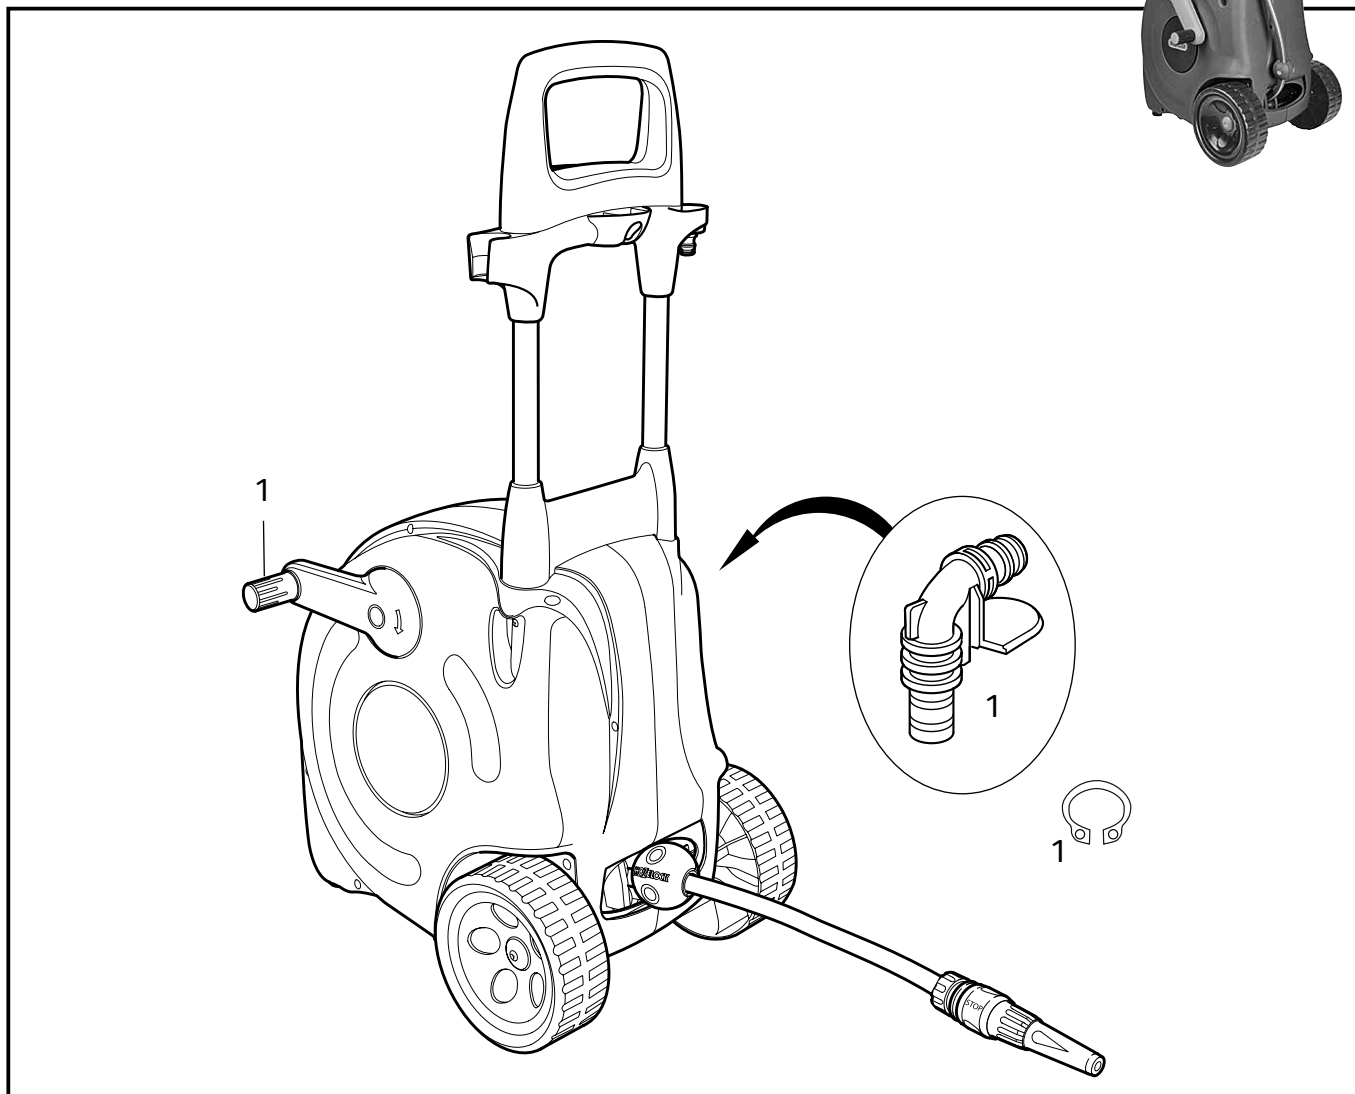

2450

Fast Cart

Spares Part Numbers

	Description	Part Number
1	Fast Reel/Cart Annual Service Kit Contains replacement Handle and Plug, replacement Inlet Assembly, Cir-Clip and Silicone Grease to lubricate inlet prior to replacement.	Z71020