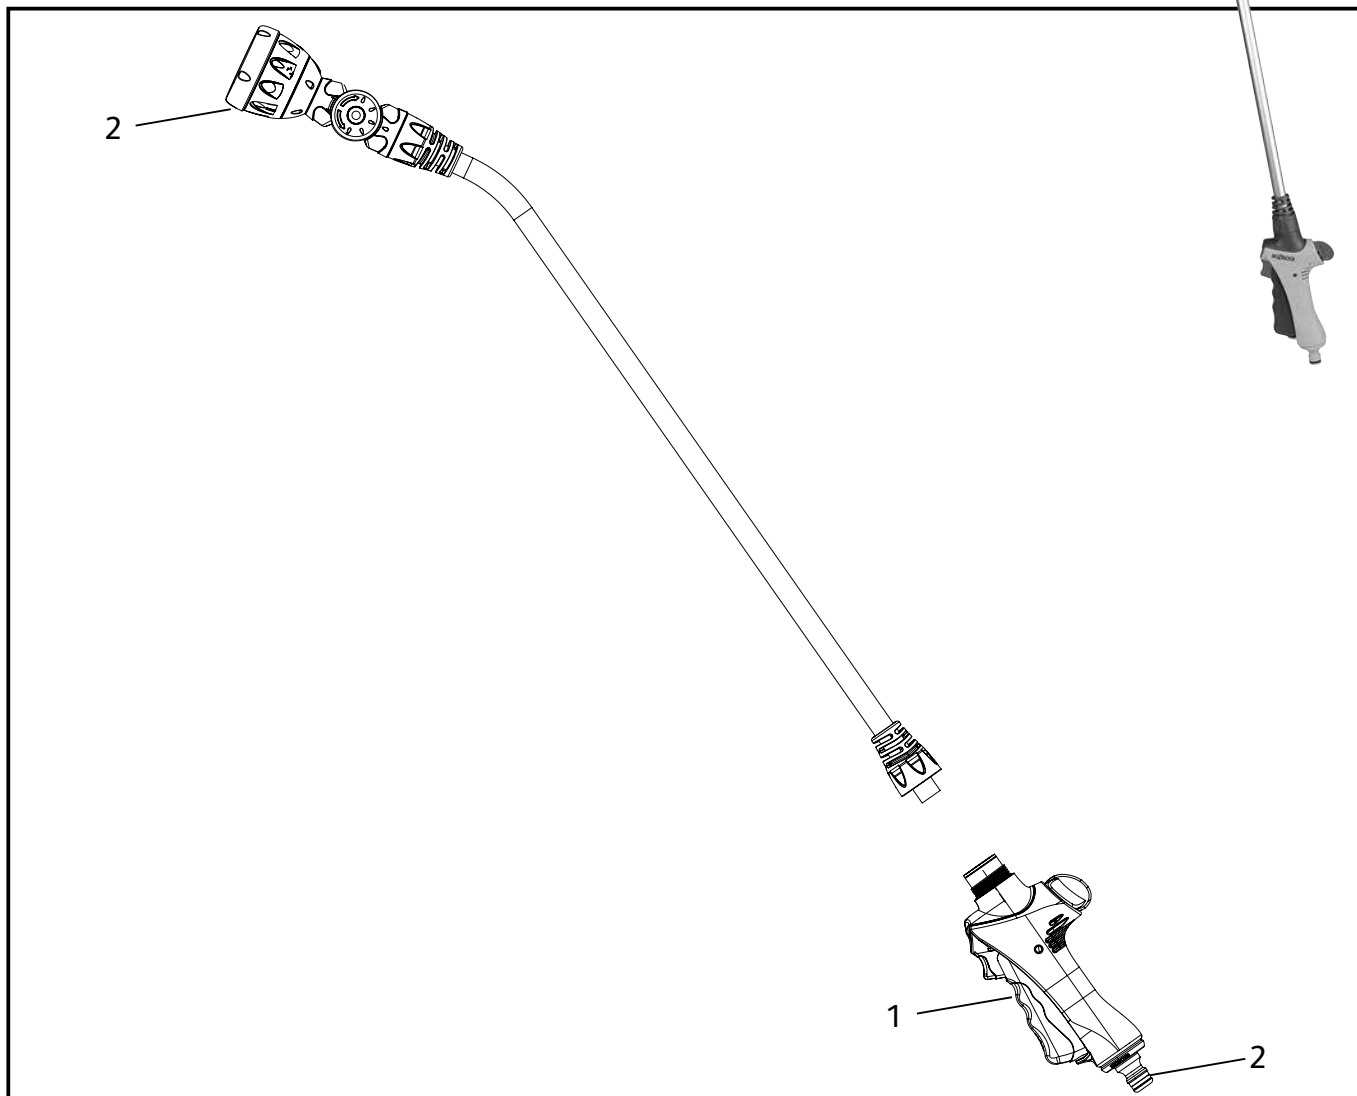

2697

Lance Spray Plus 90

Spares Part Numbers

	Description	Part Number
1	Lance Spray Trigger	Z71016 +90
2	Spray Head Service Pack	Z71011

2699

Telescopic Lance Spray Plus 140

Spares Part Numbers

	Description	Part Number
1	Lance Spray Trigger	Z71016 + insert
2	Spray Head Service Pack	Z71011