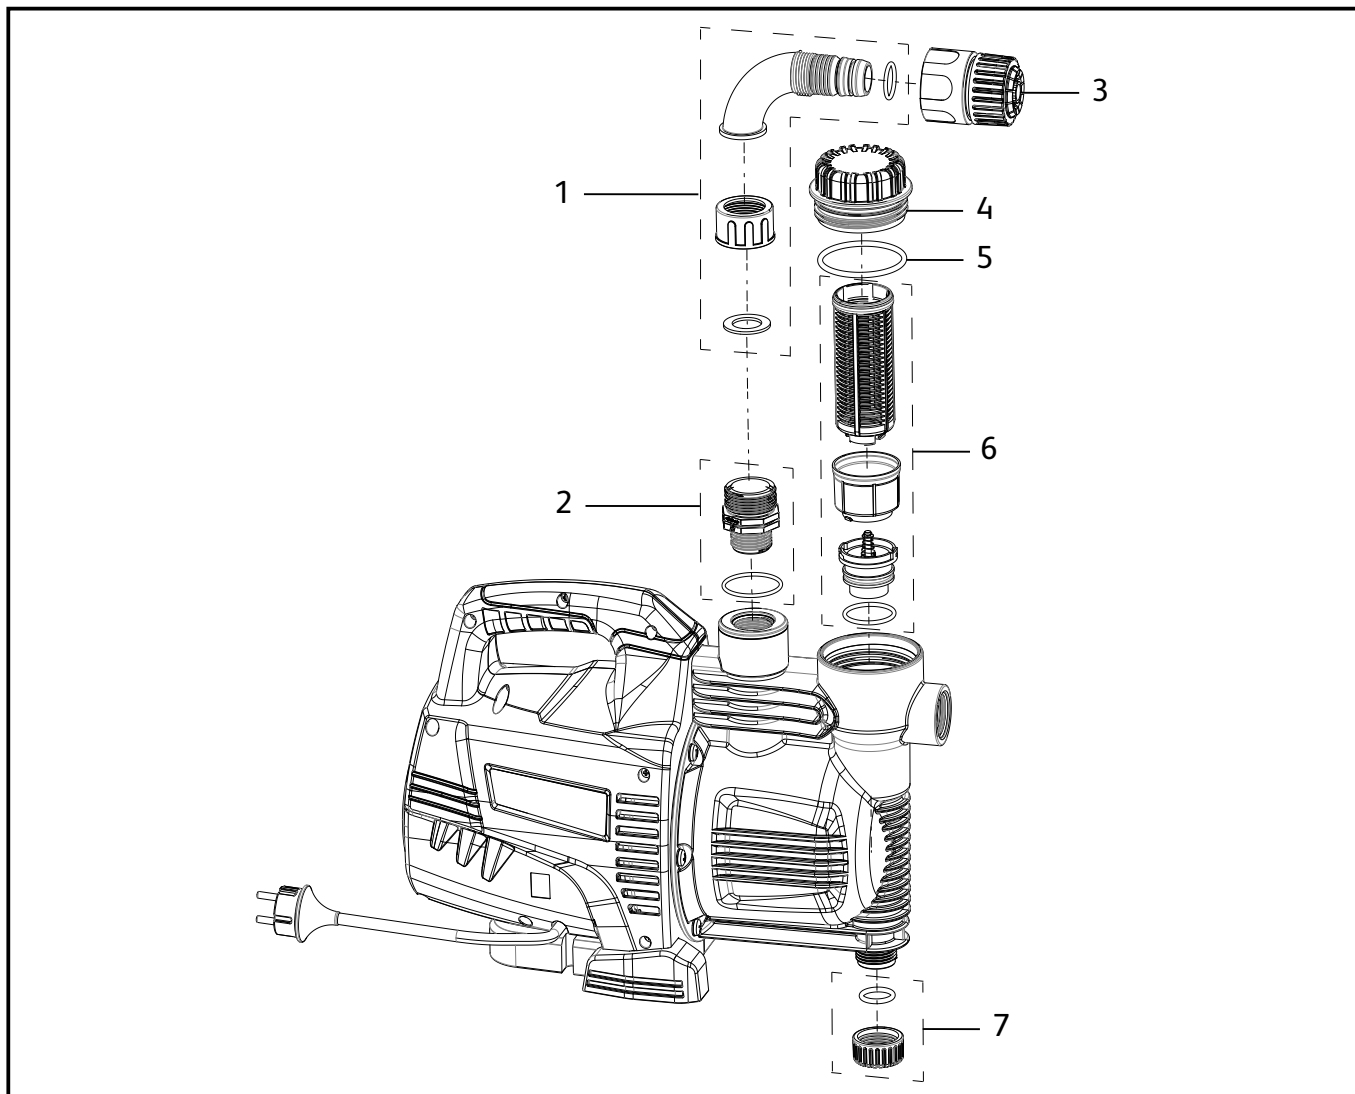

7606 0000
7606 1240

Jet 3000 K7

Spares Part Numbers

	Description	Part Number
1	Multi-Stage Curved Connector	483858
2	Coupler 1" - 1 3/4" Double Male	483730
3	High Flow Coupling	382410
4	Jet 3000 K7 Filter Cap	483801
5	Tap Seal	782561
6	Filter	483777
7	Drain Cap	483778