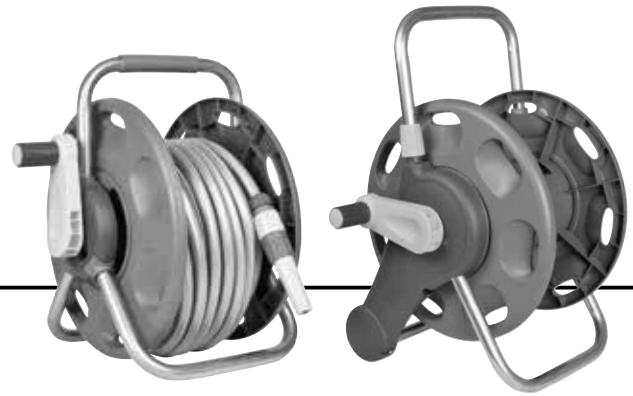

Spares Part Numbers

	Description	Part Number
1	Hose Reel/Cart Service Kit Contains replacement Handle, Plug and Sleeve, replacement 5/8" BSP Inlet Assembly, Male Spindle with stainless steel Spring and Silicone Grease to lubricate inlet prior to replacement	Z71021
2	5/8" BSP Threaded Adaptor*	Z21755
3	Inlet Assembly* (Claw Connector)	Z71033
4	Male Spindle Inlet* (Male Connector) To make Tuffhoze compatible with all open Reels and Carts	Z71040

**Also included in Z71021*

2436
2437
2452
2460
2461
2465
2466

Metal Hose Carts

Two spindle options:

Spares Part Numbers

	Description	Part Number
1	Hose Reel/Cart Service Kit Contains replacement Handle, Plug and Sleeve, replacement 5/8" BSP Inlet Assembly, Male Spindle with stainless steel Spring and Silicone Grease to lubricate inlet prior to replacement	Z71021
2	5/8" BSP Threaded Adaptor*	Z21755
3	Inlet Assembly* (Claw Connector)	Z71033
4	Male Spindle Inlet (Male Connector) To make Tuffhoze compatible with all open Reels and Carts	Z71040

*Also included in Z71021

2431
2471
2475
2477
2480
2487
2495
2499

Reels

Spares Part Numbers

	Description	Part Number
1	Hose Reel/Cart Service Kit Contains replacement Handle, Plug and Sleeve, replacement 5/8" BSP Inlet Assembly, Male Spindle with stainless steel Spring and Silicone Grease to lubricate inlet prior to replacement	Z71021
2	5/8" BSP Threaded Adaptor*	Z21755
3	Inlet Assembly* (Claw Connector)	Z71033
4	Locking Clips x2	Z71032
5	Male Spindle Inlet (Male Connector) To make Tuffhoze compatible with all open Reels and Carts	Z71040