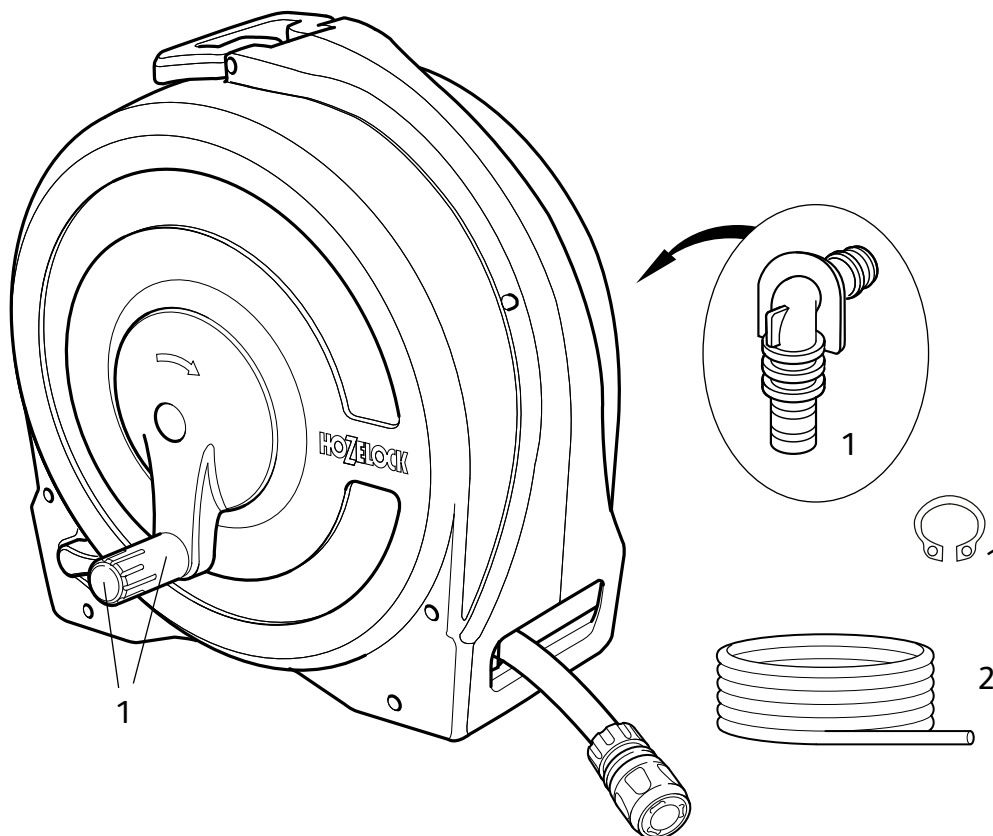

2485

Auto Reel - 10m

Spares Part Numbers

	Description	Part Number
1	Auto Reel Annual Service Kit Contains replacement Inlet Assembly, new Ball Stop, and Silicone Grease to lubricate inlet prior to replacement.	Z710 2200
2	Wall Bracket and Pivot Tube	Z71023
3	Hose Guide	2392
4	Hose Replacement Kit 10m Silver Hose Coil, Inlet Barb, Retaining Clip, O-Ring, Herbie Clip & instructions	Z21917
5	9mm AquaStop Connector	Z21615

2496

Fast Reel

(Wall Mounted)

Spares Part Numbers		
	Description	Part Number
1	Fast Reel/Cart Annual Service Kit Contains replacement Handle and Plug, replacement Inlet Assembly, Cir-Clip and Silicone Grease to lubricate inlet prior to replacement.	Z71020
2	Hose Guide	2392
3	Hose Replacement Kit 40m 1/2" Fast Reel Coil, Support Spring, Hose Connector, Herbie Clip and instructions	Z21920
4	Wall Bracket	Z21927

2494

Fast Reel

(Free Standing)

PLEASE NOTE: THIS PRODUCT CANNOT BE WALL MOUNTED

Spares Part Numbers

	Description	Part Number
1	Fast Reel/Cart Annual Service Kit Contains replacement Handle and Plug, replacement Inlet Assembly, Cir-Clip and Silicone Grease to lubricate inlet prior to replacement.	Z71020
3	Hose Replacement Kit 40m 1/2" Fast Reel Coil, Support Spring, Hose Connector, Herbie Clip and instructions	Z21920

2416

Compact Cart

Spares Part Numbers

	Description	Part Number
1	Compact Reel/Cart Service Kit Contains replacement Rewind Handle, new Inlet Assembly, replacement anti-kink stainless steel Spring, Spindle, 5/8" BSP Threaded Adaptor and Silicone Grease to lubricate inlet prior to replacement.	Z71021
2	5/8" BSP Threaded Adaptor*	Z21755
3	Inlet Assembly*	Z71033