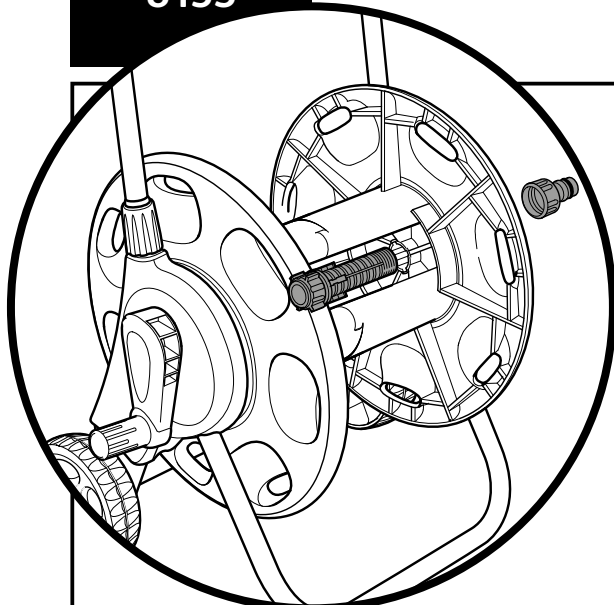

*Also included in Z71021

2431
2471
2475
2477
2480
2487
2495
2499

Reels

Spares Part Numbers

	Description	Part Number
1	Hose Reel/Cart Service Kit Contains replacement Handle, Plug and Sleeve, replacement 5/8" BSP Inlet Assembly, Male Spindle with stainless steel Spring and Silicone Grease to lubricate inlet prior to replacement	Z71021
2	5/8" BSP Threaded Adaptor*	Z21755
3	Inlet Assembly* (Claw Connector)	Z71033
4	Locking Clips x2	Z71032
5	Male Spindle Inlet (Male Connector) To make Tuffhoze compatible with all open Reels and Carts	Z71040

	Description	Part Number
1	Replacement 9mm AquaStop Connector	Z21615
2	Threaded Tap Connector	2175

8007
8015
8030
8040
8207
8215
8230
8240

Superhoze

Spares Part Numbers

	Description	Part Number
1	Replacement 9mm AquaStop Connector	Z21615

8112
8125
8135

Tuffhoze

Spares Part Numbers

	Description	Part Number
1	Replacement Tuffhoze Connector	Z71041
2	Male Spindle Inlet (Male Connector) To make Tuffhoze compatible with all open Reels and Carts	Z71040