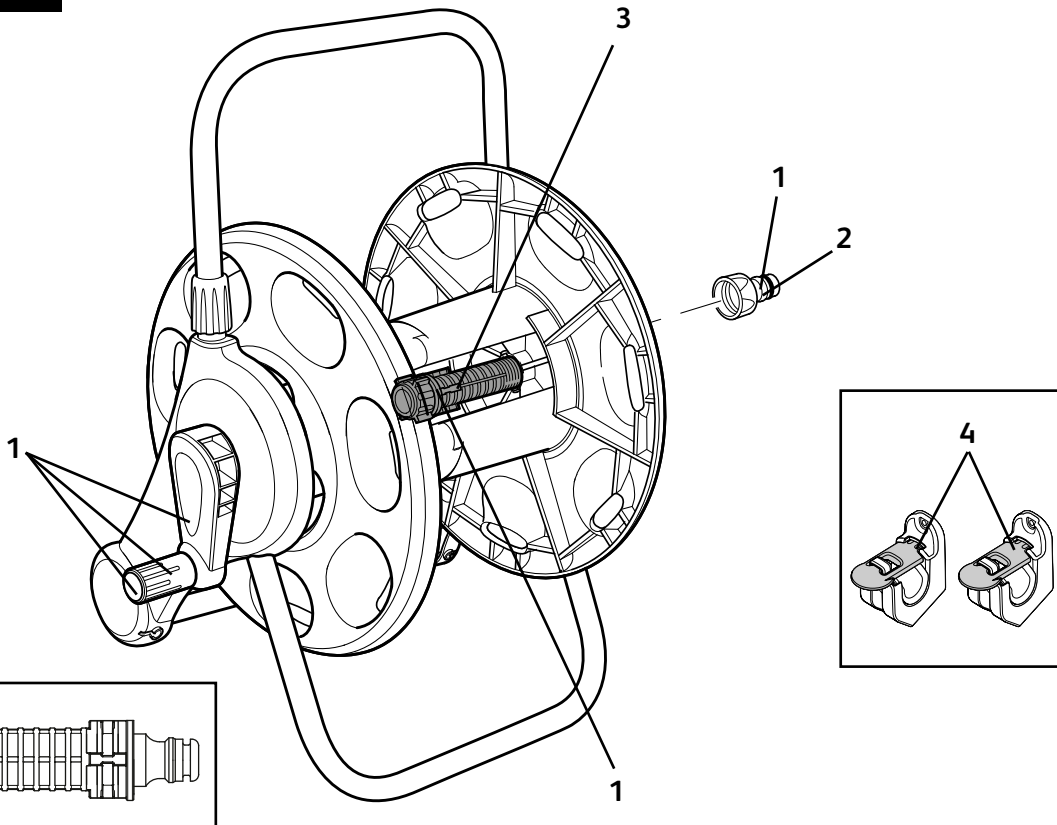

Spares Part Numbers

	Description	Part Number
1	Hose Reel/Cart Service Kit Contains replacement Handle, Plug and Sleeve, replacement 5/8" BSP Inlet Assembly, Male Spindle with stainless steel Spring and Silicone Grease to lubricate inlet prior to replacement	Z71021
2	5/8" BSP Threaded Adaptor*	Z21755
3	Inlet Assembly* (Claw Connector)	Z71033
4	Male Spindle Inlet* (Male Connector) To make Tuffhoze compatible with all open Reels and Carts	Z71040

**Also included in Z71021*

2436
2437
2452
2460
2461
2465
2466

Metal Hose Carts

Two spindle options:

Spares Part Numbers

	Description	Part Number
1	Hose Reel/Cart Service Kit Contains replacement Handle, Plug and Sleeve, replacement 5/8" BSP Inlet Assembly, Male Spindle with stainless steel Spring and Silicone Grease to lubricate inlet prior to replacement	Z71021
2	5/8" BSP Threaded Adaptor*	Z21755
3	Inlet Assembly* (Claw Connector)	Z71033
4	Male Spindle Inlet (Male Connector) To make Tuffhoze compatible with all open Reels and Carts	Z71040

*Also included in Z71021

2431
2471
2475
2477
2480
2487
2495
2499

Reels

Spares Part Numbers

	Description	Part Number
1	Hose Reel/Cart Service Kit Contains replacement Handle, Plug and Sleeve, replacement 5/8" BSP Inlet Assembly, Male Spindle with stainless steel Spring and Silicone Grease to lubricate inlet prior to replacement	Z71021
2	5/8" BSP Threaded Adaptor*	Z21755
3	Inlet Assembly* (Claw Connector)	Z71033
4	Locking Clips x2	Z71032
5	Male Spindle Inlet (Male Connector) To make Tuffhoze compatible with all open Reels and Carts	Z71040

	Description	Part Number
1	Replacement 9mm AquaStop Connector	Z21615
2	Threaded Tap Connector	2175

8007
8015
8030
8040
8207
8215
8230
8240

Superhoze

Spares Part Numbers

	Description	Part Number
1	Replacement 9mm AquaStop Connector	Z21615