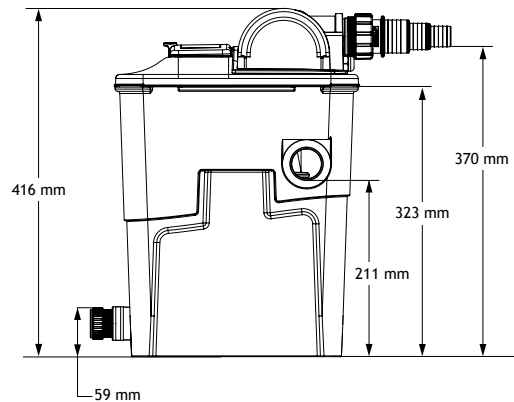

- 1862 - Ecopower+ 4000 8W (UK)
- Ecopower+ 8000 8W (EU)
- 1864 - Ecopower+ 6000 12W (UK)
- Ecopower+ 12000 12W (EU)

PRODUCT CODE &  
RATING LABEL LOCATION

(NOTE: Drawing not to scale - Sizes are for reference and should be used as a guide only)