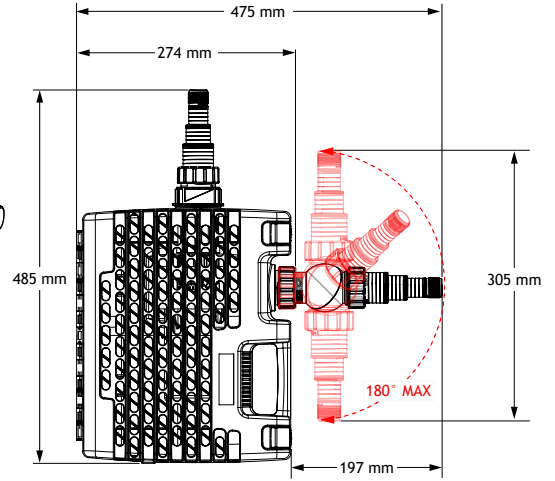

1583 - Aquaforce 6000
 1584 - Aquaforce 8000
 1585 - Aquaforce 12000
 1586 - Aquaforce 15000

PRODUCT CODE &
 RATING LABEL LOCATION

(NOTE: Drawing not to scale - Sizes are for reference and should be used as a guide only)

Pump Assembly Size Reference

1583 - Aquaforce 6000

1584 - Aquaforce 8000

(NOTE: Drawing not to scale - Sizes are for reference and should be used as a guide only)

© THE COMPANY OF INVENTORS LTD.
ALL RIGHTS RESERVED. THIS DRAWING IS
UNLAWFULLY COPIED OR REPRODUCED
WITHOUT THE WRITTEN PERMISSION OF
THE COMPANY OF INVENTORS LTD.

NO. PS1 01012	REVISION 1
ORIGIN MSJD	DATE 12/08/21

Pump Assembly Size Reference

1585 - Aquaforce 12000

1586 - Aquaforce 15000

(NOTE: Drawing not to scale - Sizes are for reference and should be used as a guide only)