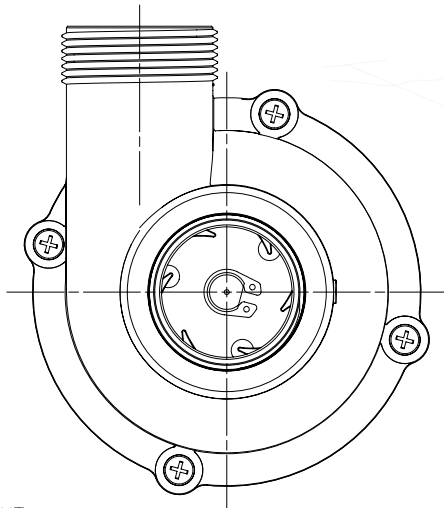

Pump Assembly Size Reference

1585 - Aquaforce 12000

1586 - Aquaforce 15000

(NOTE: Drawing not to scale - Sizes are for reference and should be used as a guide only)

NO. PS1 01012	REVISION 1
ORIGIN MGID	DATE 12/08/21