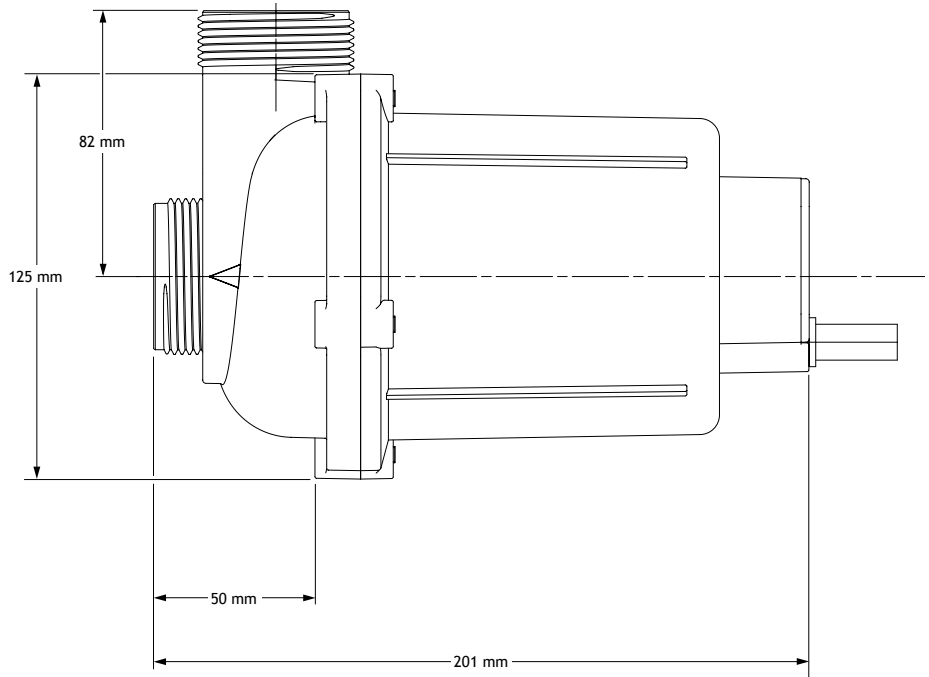

Pump Assembly Size Reference

1585 - Aquaforce 12000

1586 - Aquaforce 15000

(NOTE: Drawing not to scale - Sizes are for reference and should be used as a guide only)

NO. PS1 01012	REVISION 1
ORIGIN MGID	DATE 12/08/21