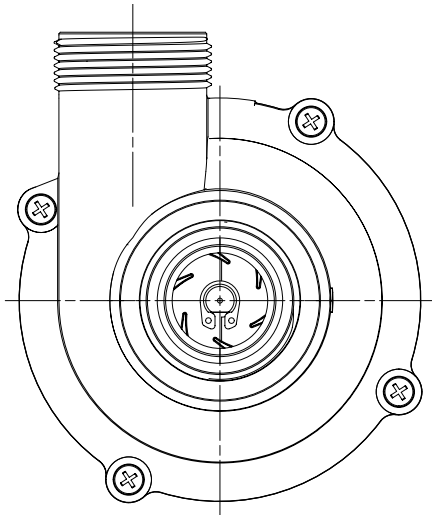

Pump Assembly Size Reference

1583 - Aquaforce 6000

1584 - Aquaforce 8000

(NOTE: Drawing not to scale - Sizes are for reference and should be used as a guide only)

NO. PS1 01012	REVISION 1
ORIGIN MSJD	DATE 12/08/21