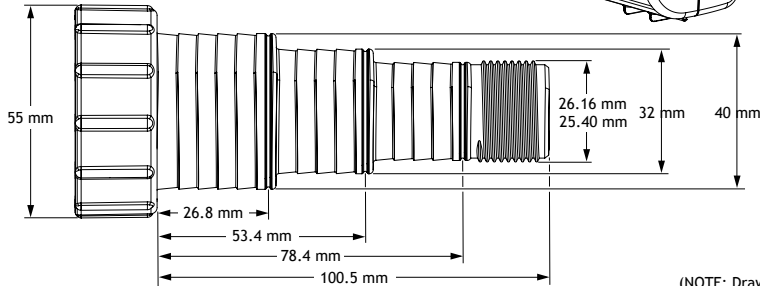

1583 - Aquaforce 6000
 1584 - Aquaforce 8000
 1585 - Aquaforce 12000
 1586 - Aquaforce 15000

PRODUCT CODE &
 RATING LABEL LOCATION

(NOTE: Drawing not to scale - Sizes are for reference and should be used as a guide only)

Pump Assembly Size Reference

1583 - Aquaforce 6000

1584 - Aquaforce 8000

(NOTE: Drawing not to scale - Sizes are for reference and should be used as a guide only)

© THE COMPANY OF INVENTORS LTD.
ALL RIGHTS RESERVED. THIS DRAWING IS
UNLAWFULLY COPIED OR REPRODUCED
WITHOUT THE WRITTEN PERMISSION OF
THE COMPANY OF INVENTORS LTD.

NO. PS1 01012	REVISION 1
ORIGIN MSJD	DATE 12/08/21

Pump Assembly Size Reference

1585 - Aquaforce 12000

1586 - Aquaforce 15000

(NOTE: Drawing not to scale - Sizes are for reference and should be used as a guide only)