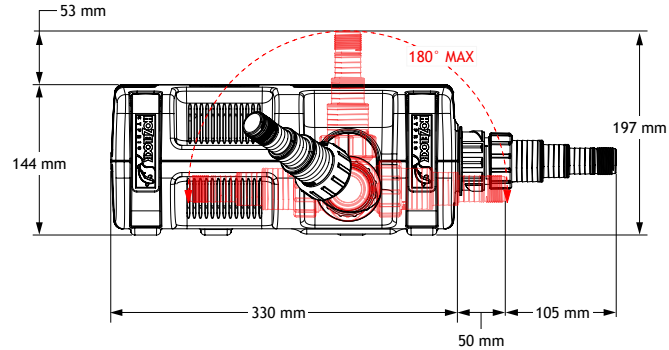

1583 - Aquaforce 6000
 1584 - Aquaforce 8000
 1585 - Aquaforce 12000
 1586 - Aquaforce 15000

PRODUCT CODE &
 RATING LABEL LOCATION

(NOTE: Drawing not to scale - Sizes are for reference and should be used as a guide only)

Pump Assembly Size Reference

1583 - Aquaforce 6000

1584 - Aquaforce 8000

(NOTE: Drawing not to scale - Sizes are for reference and should be used as a guide only)

© THE COMPANY OF INVENTORS LTD.
ALL RIGHTS RESERVED. THIS DRAWING IS
UNLAWFULLY COPIED OR REPRODUCED
WITHOUT THE WRITTEN PERMISSION OF
THE COMPANY OF INVENTORS LTD.

NO. PS1 01012	REVISION 1
ORIGIN MSJD	DATE 12/08/21

Pump Assembly Size Reference

1585 - Aquaforce 12000

1586 - Aquaforce 15000

(NOTE: Drawing not to scale - Sizes are for reference and should be used as a guide only)