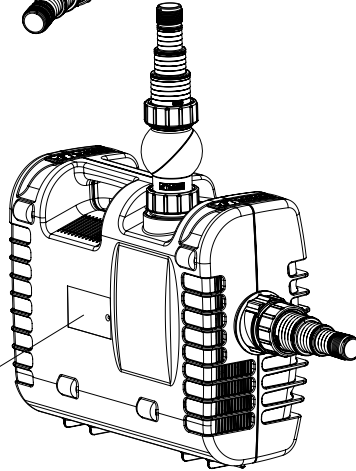

1583 - Aquaforce 6000
 1584 - Aquaforce 8000
 1585 - Aquaforce 12000
 1586 - Aquaforce 15000

PRODUCT CODE &
 RATING LABEL LOCATION

(NOTE: Drawing not to scale - Sizes are for reference and should be used as a guide only)

Pump Assembly Size Reference

1583 - Aquaforce 6000

1584 - Aquaforce 8000

(NOTE: Drawing not to scale - Sizes are for reference and should be used as a guide only)

© THE COMPANY OF INVENTORS LTD.
ALL RIGHTS RESERVED. THIS DRAWING IS
UNLAWFULLY COPIED OR REPRODUCED
WITHOUT THE WRITTEN PERMISSION OF
THE COMPANY OF INVENTORS LTD.

NO. PS1 01012	REVISION 1
ORIGIN MSJD	DATE 12/08/21

Pump Assembly Size Reference

1585 - Aquaforce 12000

1586 - Aquaforce 15000

(NOTE: Drawing not to scale - Sizes are for reference and should be used as a guide only)