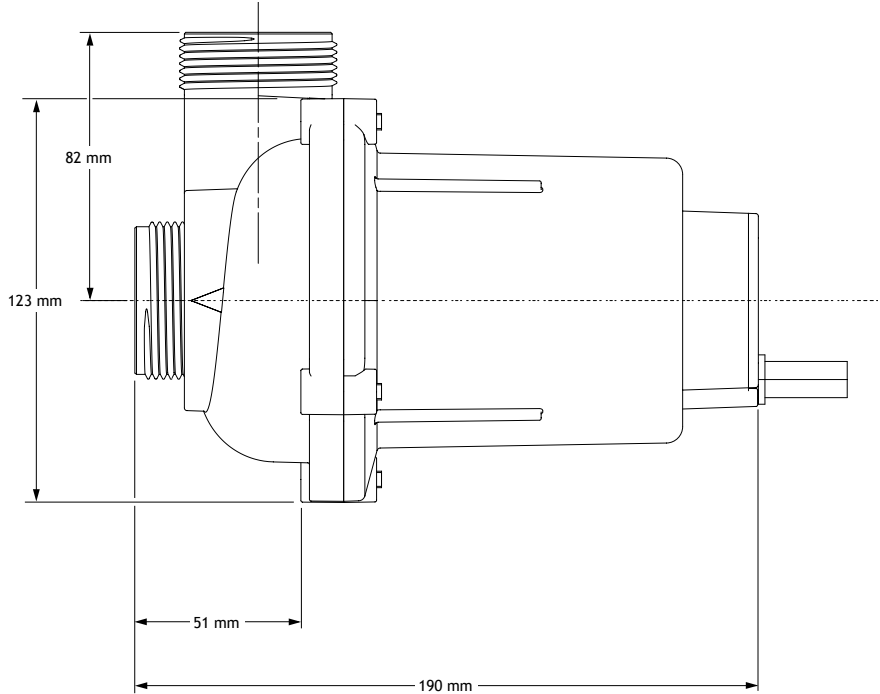

Pump Assembly Size Reference

1583 - Aquaforce 6000

1584 - Aquaforce 8000

(NOTE: Drawing not to scale - Sizes are for reference and should be used as a guide only)

NO. PS1 01012	REVISION 1
ORIGIN MSJD	DATE 12/08/21